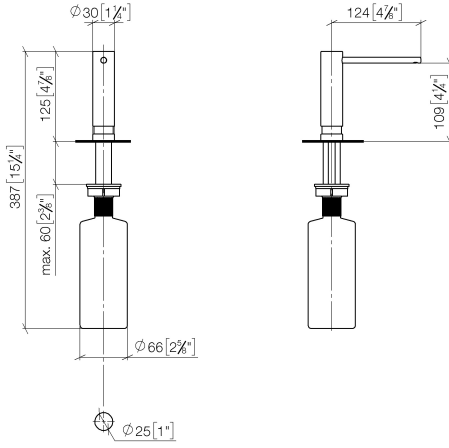

**Dispenser without rosette - Chrome**

ELIO

82 424 970

- 124mm projection
- 500 ml bottle
- can be filled from the top
- rotating pump head
- height 125 mm
- width 30mm
- hole diameter 25 mm

Fits ELIO, ENO, MEM, META SQUARE, SYNC and TARA ULTRA

Fits: ELIO, MEM, ENO, SYNC, TARA ULTRA, META SQUARE

	Chrome	82 424 970-00
	Brushed Platinum	82 424 970-06
	Platinum	82 424 970-08
	Durabrace (23kt Gold)	82 424 970-09
	Dark Chrome	82 424 970-19
	Brushed Durabrace (23kt Gold)	82 424 970-28
	Matte Black	82 424 970-33
	Brushed Champagne (22kt Gold)	82 424 970-46
	Champagne (22kt Gold)	82 424 970-47
	Brushed Chrome	82 424 970-93
	Brushed Dark Platinum	82 424 970-99

82 424 970

mm [inches]

82 424 970

Parts for other  
finishes can be found  
here: Brushed  
Platinum

### Spare parts list

No.	Item Number	Name	Quantity used	Delivery time
	90 10 10 539 00-00	dispenser	5	10