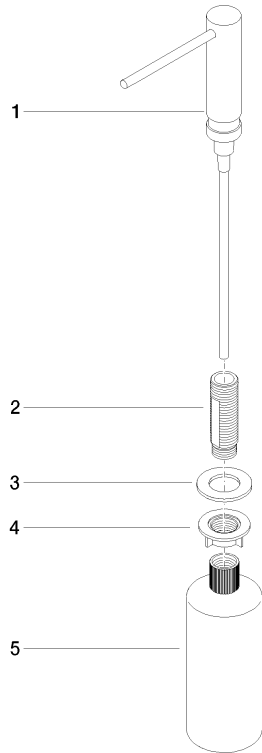

**Dispenser without rosette - Chrome**

ELIO

82 424 970

- 124mm projection
- 500 ml bottle
- can be filled from the top
- rotating pump head
- height 125 mm
- width 30mm
- hole diameter 25 mm

Fits ELIO, ENO, MEM, META SQUARE, SYNC and TARA ULTRA

Fits: ELIO, MEM, ENO, SYNC, TARA ULTRA, META SQUARE

	Chrome	82 424 970-00
	Brushed Platinum	82 424 970-06
	Platinum	82 424 970-08
	Durabrace (23kt Gold)	82 424 970-09
	Dark Chrome	82 424 970-19
	Brushed Durabrace (23kt Gold)	82 424 970-28
	Matte Black	82 424 970-33
	Brushed Champagne (22kt Gold)	82 424 970-46
	Champagne (22kt Gold)	82 424 970-47
	Brushed Chrome	82 424 970-93
	Brushed Dark Platinum	82 424 970-99

82 424 970

mm [inches]

82 424 970

Parts for other  
finishes can be found  
here: Brushed  
Platinum

### Spare parts list

No.	Item Number	Name	Quantity used	Delivery time
	90 10 10 539 00-00	dispenser	5	10