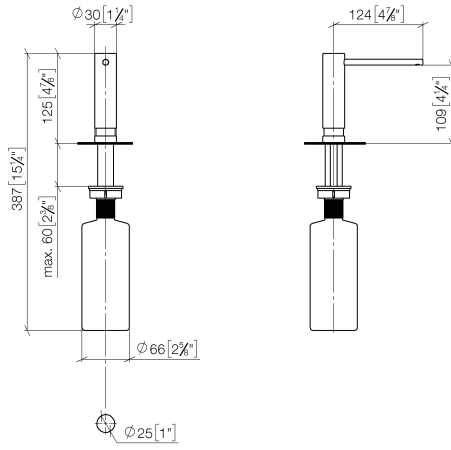

Dispenser without rosette - Platinum

ELIO

82 424 970

- 124mm projection
- 500 ml bottle
- can be filled from the top
- rotating pump head
- height 125 mm
- width 30mm
- hole diameter 25 mm

Fits ELIO, ENO, MEM, META SQUARE, SYNC and TARA ULTRA

Fits: ELIO, MEM, ENO, SYNC, TARA ULTRA, META SQUARE

| | | |
|--|-------------------------------|---------------|
|  | Platinum | 82 424 970-08 |
|  | Chrome | 82 424 970-00 |
|  | Brushed Platinum | 82 424 970-06 |
|  | Durabrand (23kt Gold) | 82 424 970-09 |
|  | Dark Chrome | 82 424 970-19 |
|  | Brushed Durabrand (23kt Gold) | 82 424 970-28 |
|  | Matte Black | 82 424 970-33 |
|  | Brushed Champagne (22kt Gold) | 82 424 970-46 |
|  | Champagne (22kt Gold) | 82 424 970-47 |
|  | Brushed Chrome | 82 424 970-93 |
|  | Brushed Dark Platinum | 82 424 970-99 |

82 424 970

mm [inches]

82 424 970

Parts for other
finishes can be found
here: [Chrome](#)

Dispenser without rosette - Platinum

ELIO

82 424 970

Spare parts list

| No. | Item Number | Name | Quantity used | Delivery time |
|-----|--------------------|-----------|---------------|---------------|
| | 90 10 10 539 00-08 | dispenser | 5 | 40 |