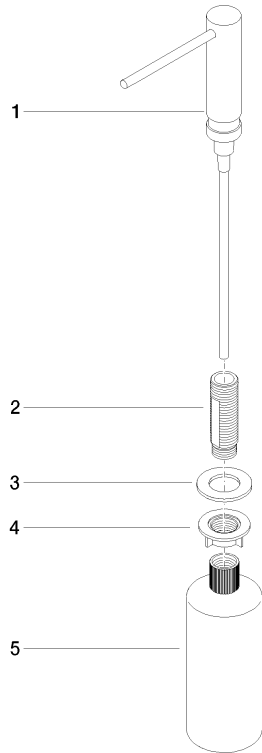

Dispenser without rosette - Platinum

ELIO

82 424 970

- 124mm projection
- 500 ml bottle
- can be filled from the top
- rotating pump head
- height 125 mm
- width 30mm
- hole diameter 25 mm

Fits ELIO, ENO, MEM, META SQUARE, SYNC and TARA ULTRA

Fits: ELIO, MEM, ENO, SYNC, TARA ULTRA, META SQUARE

| | | |
|--|-------------------------------|---------------|
|  | Platinum | 82 424 970-08 |
|  | Chrome | 82 424 970-00 |
|  | Brushed Platinum | 82 424 970-06 |
|  | Durabrand (23kt Gold) | 82 424 970-09 |
|  | Dark Chrome | 82 424 970-19 |
|  | Brushed Durabrand (23kt Gold) | 82 424 970-28 |
|  | Matte Black | 82 424 970-33 |
|  | Brushed Champagne (22kt Gold) | 82 424 970-46 |
|  | Champagne (22kt Gold) | 82 424 970-47 |
|  | Brushed Chrome | 82 424 970-93 |
|  | Brushed Dark Platinum | 82 424 970-99 |

82 424 970

mm [inches]

82 424 970

Parts for other
finishes can be found
here: [Chrome](#)

Dispenser without rosette - Platinum

ELIO

82 424 970

Spare parts list

| No. | Item Number | Name | Quantity used | Delivery time |
|-----|--------------------|-----------|---------------|---------------|
| | 90 10 10 539 00-08 | dispenser | 5 | 40 |