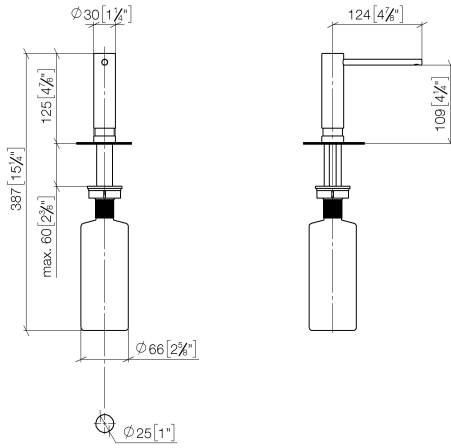

Dispenser without rosette - Dark Chrome

82 424 970

- 124mm projection
- 500 ml bottle
- can be filled from the top
- rotating pump head
- height 125 mm
- width 30mm
- hole diameter 25 mm

Fits ELIO, ENO, MEM, META SQUARE, SYNC and TARA ULTRA

	Dark Chrome	82 424 970-19
	Chrome	82 424 970-00
	Brushed Platinum	82 424 970-06
	Platinum	82 424 970-08
	Durabross (23kt Gold)	82 424 970-09
	Brushed Durabross (23kt Gold)	82 424 970-28
	Matte Black	82 424 970-33
	Brushed Champagne (22kt Gold)	82 424 970-46
	Champagne (22kt Gold)	82 424 970-47
	Brushed Chrome	82 424 970-93
	Brushed Dark Platinum	82 424 970-99

Dispenser without rosette - Dark Chrome

82 424 970

mm [inches]

Dispenser without rosette - Dark Chrome

82 424 970

Parts for other
finishes can be found
here: [Chrome](#)