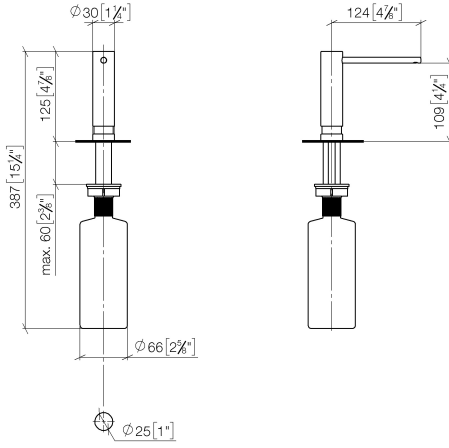

Dispenser without rosette - Brushed Durabron (23kt Gold)

ELIO

82 424 970

- 124mm projection
- 500 ml bottle
- can be filled from the top
- rotating pump head
- height 125 mm
- width 30mm
- hole diameter 25 mm

Fits ELIO, ENO, MEM, META SQUARE, SYNC and TARA ULTRA

Fits: ELIO, MEM, ENO, SYNC, TARA ULTRA, META SQUARE

	Brushed Durabron (23kt Gold)	82 424 970-28
	Chrome	82 424 970-00
	Brushed Platinum	82 424 970-06
	Platinum	82 424 970-08
	Durabron (23kt Gold)	82 424 970-09
	Dark Chrome	82 424 970-19
	Matte Black	82 424 970-33
	Brushed Champagne (22kt Gold)	82 424 970-46
	Champagne (22kt Gold)	82 424 970-47
	Brushed Chrome	82 424 970-93
	Brushed Dark Platinum	82 424 970-99

82 424 970

mm [inches]

82 424 970

Parts for other
finishes can be found
here: [Chrome](#)

Dispenser without rosette - Brushed Durabronz (23kt Gold)

ELIO

82 424 970

Spare parts list

No.	Item Number	Name	Quantity used	Delivery time
	90 10 10 539 00-28	dispenser	5	20