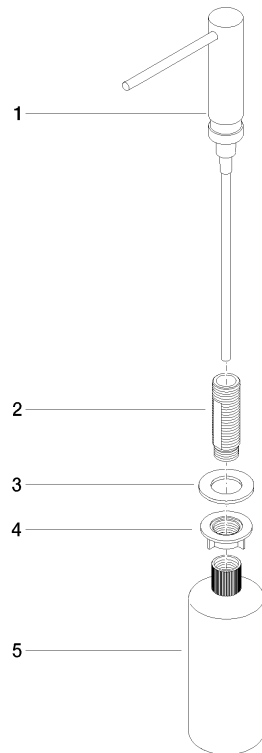

Dispenser without rosette - Brushed Durabron (23kt Gold)

ELIO

82 424 970

- 124mm projection
- 500 ml bottle
- can be filled from the top
- rotating pump head
- height 125 mm
- width 30mm
- hole diameter 25 mm

Fits ELIO, ENO, MEM, META SQUARE, SYNC and TARA ULTRA

Fits: ELIO, MEM, ENO, SYNC, TARA ULTRA, META SQUARE

	Brushed Durabron (23kt Gold)	82 424 970-28
	Chrome	82 424 970-00
	Brushed Platinum	82 424 970-06
	Platinum	82 424 970-08
	Durabron (23kt Gold)	82 424 970-09
	Dark Chrome	82 424 970-19
	Matte Black	82 424 970-33
	Brushed Champagne (22kt Gold)	82 424 970-46
	Champagne (22kt Gold)	82 424 970-47
	Brushed Chrome	82 424 970-93
	Brushed Dark Platinum	82 424 970-99

82 424 970

mm [inches]

82 424 970

Parts for other
finishes can be found
here: [Chrome](#)

Dispenser without rosette - Brushed Durabronz (23kt Gold)

ELIO

82 424 970

Spare parts list

No.	Item Number	Name	Quantity used	Delivery time
	90 10 10 539 00-28	dispenser	5	20