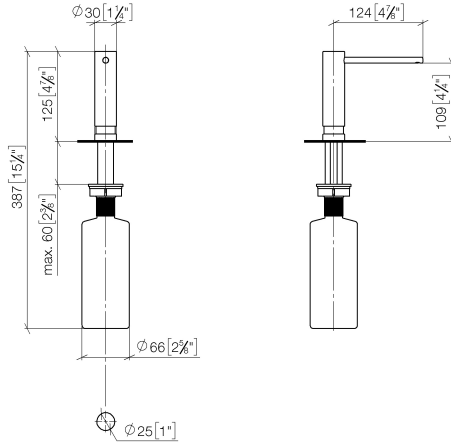

Dispenser without rosette - Matte Black

ELIO

82 424 970

- 124mm projection
- 500 ml bottle
- can be filled from the top
- rotating pump head
- height 125 mm
- width 30mm
- hole diameter 25 mm

Fits ELIO, ENO, MEM, META SQUARE, SYNC and TARA ULTRA

Fits: ELIO, MEM, ENO, SYNC, TARA ULTRA, META SQUARE

| | | |
|--|--------------------------------|---------------|
|  | Matte Black | 82 424 970-33 |
|  | Chrome | 82 424 970-00 |
|  | Brushed Platinum | 82 424 970-06 |
|  | Platinum | 82 424 970-08 |
|  | Durabronze (23kt Gold) | 82 424 970-09 |
|  | Dark Chrome | 82 424 970-19 |
|  | Brushed Durabronze (23kt Gold) | 82 424 970-28 |
|  | Brushed Champagne (22kt Gold) | 82 424 970-46 |
|  | Champagne (22kt Gold) | 82 424 970-47 |
|  | Brushed Chrome | 82 424 970-93 |
|  | Brushed Dark Platinum | 82 424 970-99 |

82 424 970

mm [inches]

82 424 970

Parts for other
finishes can be found
here: [Chrome](#)

Dispenser without rosette - Matte Black

ELIO

82 424 970

Spare parts list

| No. | Item Number | Name | Quantity used | Delivery time |
|-----|--------------------|-----------|---------------|---------------|
| | 90 10 10 539 00-33 | dispenser | 5 | 30 |