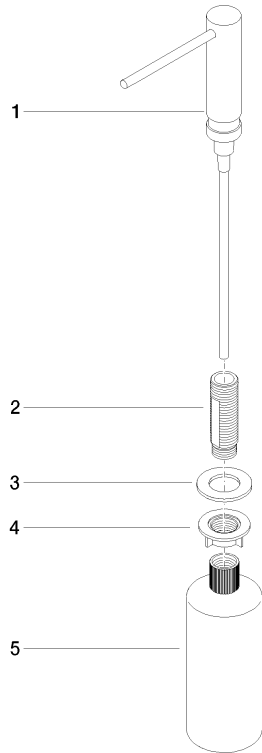

Dispenser without rosette - Matte Black

ELIO

82 424 970

- 124mm projection
- 500 ml bottle
- can be filled from the top
- rotating pump head
- height 125 mm
- width 30mm
- hole diameter 25 mm

Fits ELIO, ENO, MEM, META SQUARE, SYNC and TARA ULTRA

Fits: ELIO, MEM, ENO, SYNC, TARA ULTRA, META SQUARE

| | | |
|--|--------------------------------|---------------|
|  | Matte Black | 82 424 970-33 |
|  | Chrome | 82 424 970-00 |
|  | Brushed Platinum | 82 424 970-06 |
|  | Platinum | 82 424 970-08 |
|  | Durabronze (23kt Gold) | 82 424 970-09 |
|  | Dark Chrome | 82 424 970-19 |
|  | Brushed Durabronze (23kt Gold) | 82 424 970-28 |
|  | Brushed Champagne (22kt Gold) | 82 424 970-46 |
|  | Champagne (22kt Gold) | 82 424 970-47 |
|  | Brushed Chrome | 82 424 970-93 |
|  | Brushed Dark Platinum | 82 424 970-99 |

82 424 970

mm [inches]

82 424 970

Parts for other
finishes can be found
here: [Chrome](#)

Dispenser without rosette - Matte Black

ELIO

82 424 970

Spare parts list

| No. | Item Number | Name | Quantity used | Delivery time |
|-----|--------------------|-----------|---------------|---------------|
| | 90 10 10 539 00-33 | dispenser | 5 | 30 |