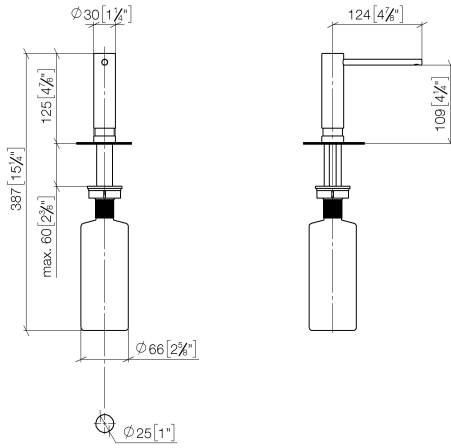

Dispenser without rosette - Champagne (22kt Gold)

82 424 970

- 124mm projection
- 500 ml bottle
- can be filled from the top
- rotating pump head
- height 125 mm
- width 30mm
- hole diameter 25 mm

Fits ELIO, ENO, MEM, META SQUARE, SYNC and TARA ULTRA

Dispenser without rosette - Champagne (22kt Gold)

82 424 970

mm [inches]

Dispenser without rosette - Champagne (22kt Gold)

82 424 970

Spare parts list

No.	Item Number	Name	Quantity used	Delivery time
1	90 10 10 539 00-47	dispenser	1	50
2	08 10 10 527 90	holder	1	2
3	09 14 05 014 90	seal	1	2
4	08 10 10 517 90	nut	1	2
5	90 10 10 603 00 90	container	1	2
6	90 82 44 497 00-47	conversion kit	1	30
7	90 82 43 997 00-47	conversion kit	1	30
8	90 82 43 480 90-47	conversion kit	1	30