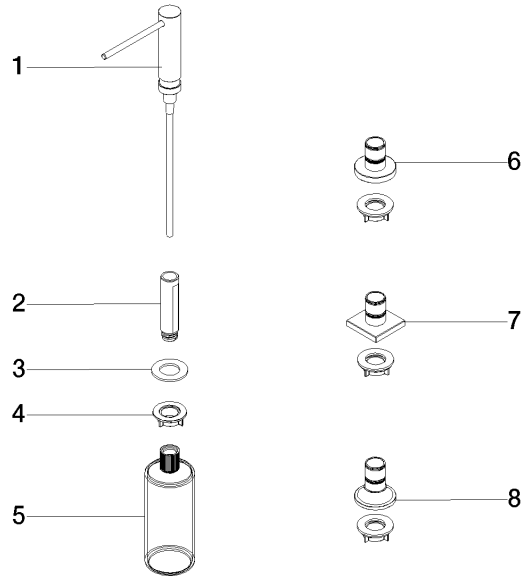

Dispenser without rosette - Champagne (22kt Gold)

82 424 970

- 124mm projection
- 500 ml bottle
- can be filled from the top
- rotating pump head
- height 125 mm
- width 30mm
- hole diameter 25 mm

Fits ELIO, ENO, MEM, META SQUARE, SYNC and TARA ULTRA

Dispenser without rosette - Champagne (22kt Gold)

82 424 970

mm [inches]

Dispenser without rosette - Champagne (22kt Gold)

82 424 970

Spare parts list

No.	Item Number	Name	Quantity used	Delivery time
1	90 10 10 539 00-47	dispenser	1	50
2	08 10 10 527 90	holder	1	2
3	09 14 05 014 90	seal	1	2
4	08 10 10 517 90	nut	1	2
5	90 10 10 603 00 90	container	1	2
6	90 82 44 497 00-47	conversion kit	1	30
7	90 82 43 997 00-47	conversion kit	1	30
8	90 82 43 480 90-47	conversion kit	1	30