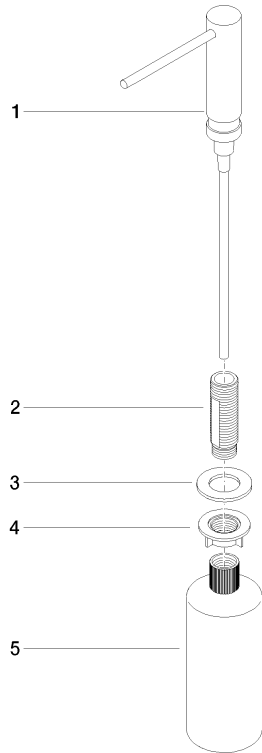

Dispenser without rosette - Brushed Chrome

ELIO

82 424 970

- 124mm projection
- 500 ml bottle
- can be filled from the top
- rotating pump head
- height 125 mm
- width 30mm
- hole diameter 25 mm

Fits ELIO, ENO, MEM, META SQUARE, SYNC and TARA ULTRA

Fits: ELIO, MEM, ENO, SYNC, TARA ULTRA, META SQUARE

	Brushed Chrome	82 424 970-93
	Chrome	82 424 970-00
	Brushed Platinum	82 424 970-06
	Platinum	82 424 970-08
	Durabress (23kt Gold)	82 424 970-09
	Dark Chrome	82 424 970-19
	Brushed Durabress (23kt Gold)	82 424 970-28
	Matte Black	82 424 970-33
	Brushed Champagne (22kt Gold)	82 424 970-46
	Champagne (22kt Gold)	82 424 970-47
	Brushed Dark Platinum	82 424 970-99

82 424 970

mm [inches]

82 424 970

Parts for other
finishes can be found
here: [Chrome](#)

Dispenser without rosette - Brushed Chrome

ELIO

82 424 970

Spare parts list

No.	Item Number	Name	Quantity used	Delivery time
	90 10 10 539 00-93	dispenser	5	20