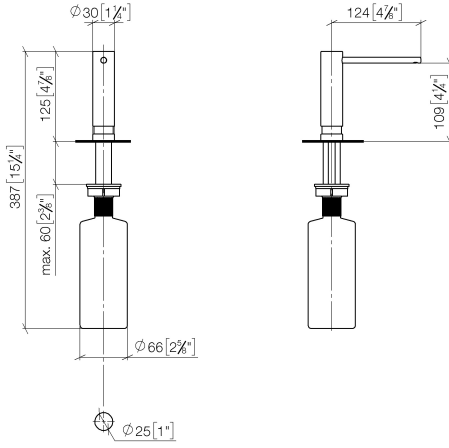

Dispenser without rosette - Brushed Chrome

ELIO

82 424 970

- 124mm projection
- 500 ml bottle
- can be filled from the top
- rotating pump head
- height 125 mm
- width 30mm
- hole diameter 25 mm

Fits ELIO, ENO, MEM, META SQUARE, SYNC and TARA ULTRA

Fits: ELIO, MEM, ENO, SYNC, TARA ULTRA, META SQUARE

	Brushed Chrome	82 424 970-93
	Chrome	82 424 970-00
	Brushed Platinum	82 424 970-06
	Platinum	82 424 970-08
	Durabress (23kt Gold)	82 424 970-09
	Dark Chrome	82 424 970-19
	Brushed Durabress (23kt Gold)	82 424 970-28
	Matte Black	82 424 970-33
	Brushed Champagne (22kt Gold)	82 424 970-46
	Champagne (22kt Gold)	82 424 970-47
	Brushed Dark Platinum	82 424 970-99

82 424 970

mm [inches]

82 424 970

Parts for other
finishes can be found
here: [Chrome](#)

Dispenser without rosette - Brushed Chrome

ELIO

82 424 970

Spare parts list

No.	Item Number	Name	Quantity used	Delivery time
	90 10 10 539 00-93	dispenser	5	20