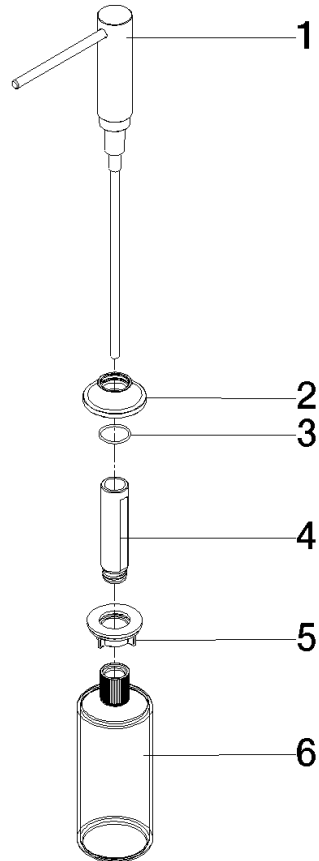

82 434 809

- 140mm projection
- 500 ml bottle
- can be filled from the top
- rotating pump head
- height 124 mm
- rosette Ø 55 mm
- hole diameter 25 mm

	Chrome	82 434 809-00
	Brushed Platinum	82 434 809-06
	Platinum	82 434 809-08
	Durabross (23kt Gold)	82 434 809-09
	Dark Chrome	82 434 809-19
	Brushed Durabross (23kt Gold)	82 434 809-28
	Matte Black	82 434 809-33
	Brushed Champagne (22kt Gold)	82 434 809-46
	Champagne (22kt Gold)	82 434 809-47
	Brushed Chrome	82 434 809-93
	Brushed Dark Platinum	82 434 809-99

82 434 809

mm [inches]

82 434 809

Parts for other finishes can be found here: Brushed Platinum

Spare parts list

No.	Item Number	Name	Quantity used	Delivery time
1	90 10 10 534 00-00	dispenser	1	10
2	90 27 87 042 00-00	rosette	1	10
3	09 14 10 112 90	seal	1	2
4	08 10 10 527 90	holder	1	2
5	05 23 10 001 00 90	fixing set	1	2
6	90 10 10 603 00 90	container	1	2