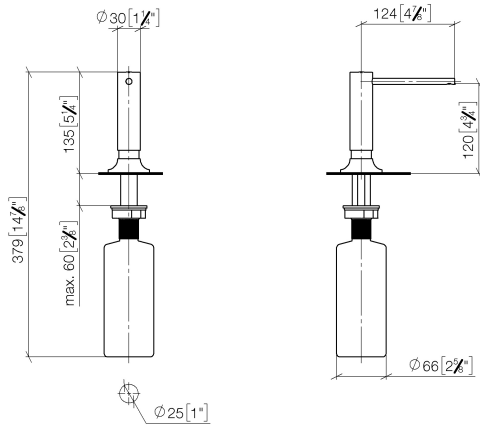

82 434 809

- 140mm projection
- 500 ml bottle
- can be filled from the top
- rotating pump head
- height 124 mm
- rosette Ø 55 mm
- hole diameter 25 mm

	Chrome	82 434 809-00
	Brushed Platinum	82 434 809-06
	Platinum	82 434 809-08
	Durabross (23kt Gold)	82 434 809-09
	Dark Chrome	82 434 809-19
	Brushed Durabross (23kt Gold)	82 434 809-28
	Matte Black	82 434 809-33
	Brushed Champagne (22kt Gold)	82 434 809-46
	Champagne (22kt Gold)	82 434 809-47
	Brushed Chrome	82 434 809-93
	Brushed Dark Platinum	82 434 809-99

82 434 809

mm [inches]

82 434 809

Parts for other finishes can be found here: Brushed Platinum

Spare parts list

No.	Item Number	Name	Quantity used	Delivery time
1	90 10 10 534 00-00	dispenser	1	10
2	90 27 87 042 00-00	rosette	1	10
3	09 14 10 112 90	seal	1	2
4	08 10 10 527 90	holder	1	2
5	05 23 10 001 00 90	fixing set	1	2
6	90 10 10 603 00 90	container	1	2