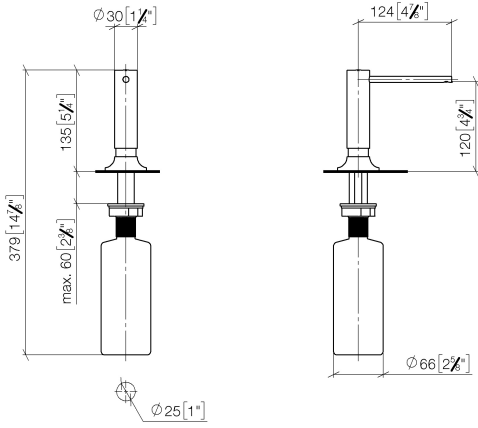

82 434 809

- 140mm projection
- 500 ml bottle
- can be filled from the top
- rotating pump head
- height 124 mm
- rosette Ø 55 mm
- hole diameter 25 mm

	Dark Chrome	82 434 809-19
	Chrome	82 434 809-00
	Brushed Platinum	82 434 809-06
	Platinum	82 434 809-08
	Durabress (23kt Gold)	82 434 809-09
	Brushed Durabress (23kt Gold)	82 434 809-28
	Matte Black	82 434 809-33
	Brushed Champagne (22kt Gold)	82 434 809-46
	Champagne (22kt Gold)	82 434 809-47
	Brushed Chrome	82 434 809-93
	Brushed Dark Platinum	82 434 809-99

82 434 809

mm [inches]

82 434 809

**Product version from 7/1/2023**

Parts for other finishes can be found here: Chrome