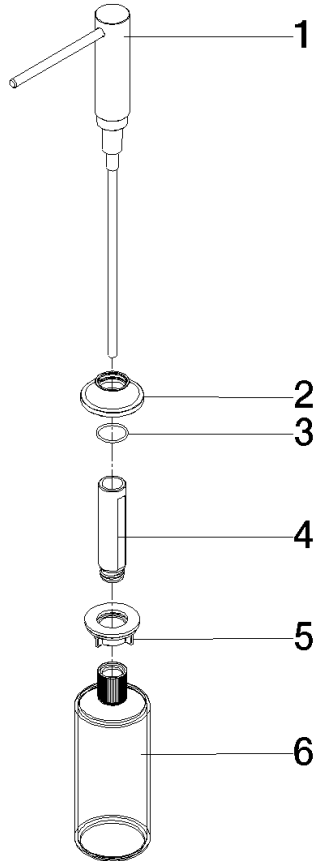

82 434 809

- 140mm projection
- 500 ml bottle
- can be filled from the top
- rotating pump head
- height 124 mm
- rosette Ø 55 mm
- hole diameter 25 mm

	Dark Chrome	82 434 809-19
	Chrome	82 434 809-00
	Brushed Platinum	82 434 809-06
	Platinum	82 434 809-08
	Durabress (23kt Gold)	82 434 809-09
	Brushed Durabress (23kt Gold)	82 434 809-28
	Matte Black	82 434 809-33
	Brushed Champagne (22kt Gold)	82 434 809-46
	Champagne (22kt Gold)	82 434 809-47
	Brushed Chrome	82 434 809-93
	Brushed Dark Platinum	82 434 809-99

82 434 809

mm [inches]

82 434 809

**Product version from 7/1/2023**

Parts for other finishes can be found here: Chrome

### Spare parts list

#### Product version from 7/1/2023

No.	Item Number	Name	Quantity used	Delivery time
	90 10 10 534 00-19	dispenser	6	20