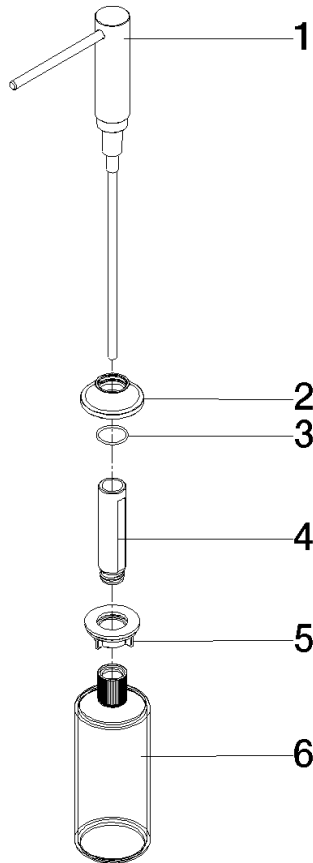

82 434 809

- 140mm projection
- 500 ml bottle
- can be filled from the top
- rotating pump head
- height 124 mm
- rosette Ø 55 mm
- hole diameter 25 mm

|  |                               |               |
|--|-------------------------------|---------------|
|    | Champagne (22kt Gold)         | 82 434 809-47 |
|    | Chrome                        | 82 434 809-00 |
|    | Brushed Platinum              | 82 434 809-06 |
|    | Platinum                      | 82 434 809-08 |
|    | Durabress (23kt Gold)         | 82 434 809-09 |
|    | Dark Chrome                   | 82 434 809-19 |
|    | Brushed Durabress (23kt Gold) | 82 434 809-28 |
|    | Matte Black                   | 82 434 809-33 |
|   | Brushed Champagne (22kt Gold) | 82 434 809-46 |
|  | Brushed Chrome                | 82 434 809-93 |
|  | Brushed Dark Platinum         | 82 434 809-99 |

82 434 809

mm [inches]

82 434 809

**Product version from 7/1/2023**

Parts for other finishes can be found here: Chrome

VAIA Dispenser with rosette - Champagne (22kt Gold)

VAIA

82 434 809

**Spare parts list**

**Product version from 7/1/2023**

| No. | Item Number        | Name      | Quantity used | Delivery time |
|-----|--------------------|-----------|---------------|---------------|
|     | 90 10 10 534 00-47 | dispenser | 6             | 30            |