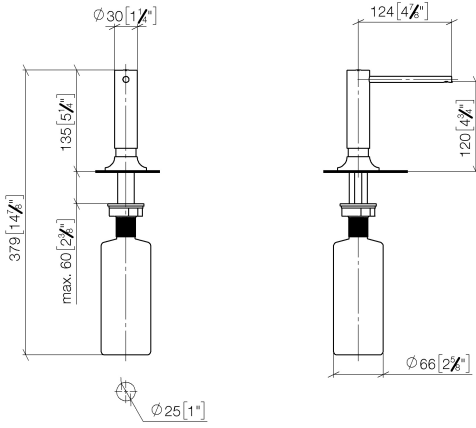

82 434 809

- 140mm projection
- 500 ml bottle
- can be filled from the top
- rotating pump head
- height 124 mm
- rosette Ø 55 mm
- hole diameter 25 mm

|  |                               |               |
|--|-------------------------------|---------------|
|    | Champagne (22kt Gold)         | 82 434 809-47 |
|    | Chrome                        | 82 434 809-00 |
|    | Brushed Platinum              | 82 434 809-06 |
|    | Platinum                      | 82 434 809-08 |
|    | Durabress (23kt Gold)         | 82 434 809-09 |
|    | Dark Chrome                   | 82 434 809-19 |
|    | Brushed Durabress (23kt Gold) | 82 434 809-28 |
|    | Matte Black                   | 82 434 809-33 |
|   | Brushed Champagne (22kt Gold) | 82 434 809-46 |
|  | Brushed Chrome                | 82 434 809-93 |
|  | Brushed Dark Platinum         | 82 434 809-99 |

82 434 809

mm [inches]

82 434 809

**Product version from 7/1/2023**

Parts for other finishes can be found here: Chrome

VAIA Dispenser with rosette - Champagne (22kt Gold)

VAIA

82 434 809