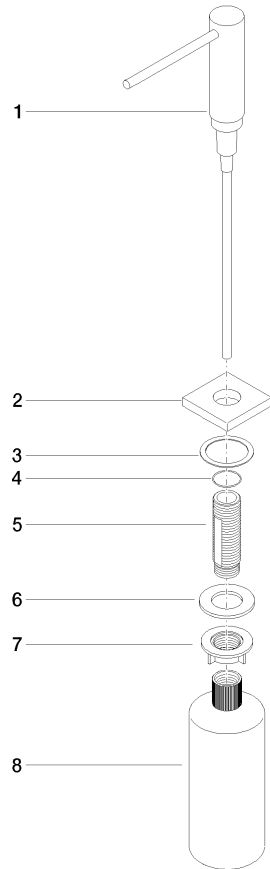

**Dispenser with rosette - Chrome**

LOT

82 439 970

- 124mm projection
- 500 ml bottle
- can be filled from the top
- rotating pump head
- height 124 mm
- hole diameter 25 mm
- individual rosette 55 x 55 mm

Fits LOT

	Chrome	82 439 970-00
	Brushed Platinum	82 439 970-06
	Platinum	82 439 970-08
	Durabross (23kt Gold)	82 439 970-09
	Dark Chrome	82 439 970-19
	Brushed Durabross (23kt Gold)	82 439 970-28
	Brushed Champagne (22kt Gold)	82 439 970-46
	Champagne (22kt Gold)	82 439 970-47
	Brushed Chrome	82 439 970-93
	Brushed Dark Platinum	82 439 970-99

Dispenser with rosette - Chrome

LOT

82 439 970

mm [inches]

82 439 970

Parts for other finishes can be found here: [Brushed](#)  
[Platinum](#)

### Spare parts list

No.	Item Number	Name	Quantity used	Delivery time
1	90 10 10 538 00-00	dispenser	1	10
2	08 27 97 505-00	rosette	1	10
3	08 10 10 624 90	disc	1	2
4	09 14 10 151 90	seal	1	2
5	08 10 10 527 90	holder	1	2
6	09 14 05 014 90	seal	1	2
7	08 10 10 517 90	nut	1	2
8	90 10 10 603 00 90	container	1	2