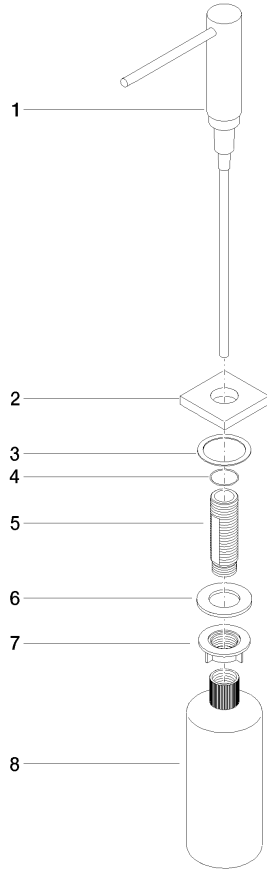

Dispenser with rosette - Brushed Platinum

LOT

82 439 970

- 124mm projection
- 500 ml bottle
- can be filled from the top
- rotating pump head
- height 124 mm
- hole diameter 25 mm
- individual rosette 55 x 55 mm

Fits LOT

	Brushed Platinum	82 439 970-06
	Chrome	82 439 970-00
	Platinum	82 439 970-08
	Durabress (23kt Gold)	82 439 970-09
	Dark Chrome	82 439 970-19
	Brushed Durabress (23kt Gold)	82 439 970-28
	Brushed Champagne (22kt Gold)	82 439 970-46
	Champagne (22kt Gold)	82 439 970-47
	Brushed Chrome	82 439 970-93
	Brushed Dark Platinum	82 439 970-99

Dispenser with rosette - Brushed Platinum

LOT

82 439 970

mm [inches]

82 439 970

Parts for other
finishes can be found
here: [Chrome](#)

Dispenser with rosette - Brushed Platinum

LOT

82 439 970

Spare parts list

No.	Item Number	Name	Quantity used	Delivery time
	90 10 10 538 00-06	dispenser	8	10