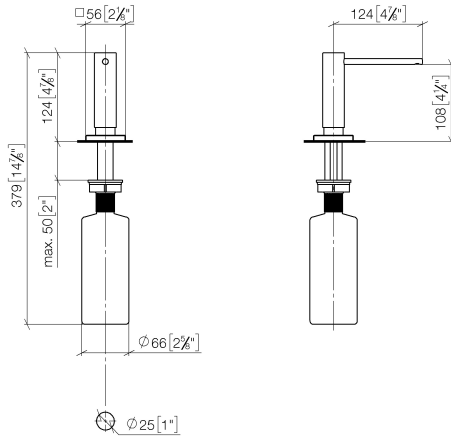

Dispenser with rosette - Brushed Platinum

LOT

82 439 970

- 124mm projection
- 500 ml bottle
- can be filled from the top
- rotating pump head
- height 124 mm
- hole diameter 25 mm
- individual rosette 55 x 55 mm

Fits LOT

	Brushed Platinum	82 439 970-06
	Chrome	82 439 970-00
	Platinum	82 439 970-08
	Durabress (23kt Gold)	82 439 970-09
	Dark Chrome	82 439 970-19
	Brushed Durabress (23kt Gold)	82 439 970-28
	Brushed Champagne (22kt Gold)	82 439 970-46
	Champagne (22kt Gold)	82 439 970-47
	Brushed Chrome	82 439 970-93
	Brushed Dark Platinum	82 439 970-99

Dispenser with rosette - Brushed Platinum

LOT

82 439 970

mm [inches]

82 439 970

Parts for other
finishes can be found
here: [Chrome](#)

Dispenser with rosette - Brushed Platinum

LOT

82 439 970

Spare parts list

No.	Item Number	Name	Quantity used	Delivery time
	90 10 10 538 00-06	dispenser	8	10