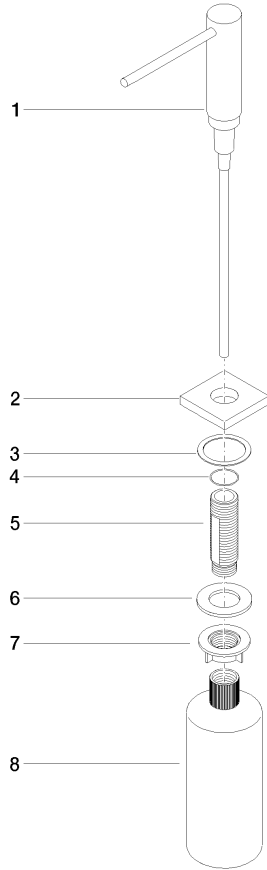

Dispenser with rosette - Platinum

LOT

82 439 970

- 124mm projection
- 500 ml bottle
- can be filled from the top
- rotating pump head
- height 124 mm
- hole diameter 25 mm
- individual rosette 55 x 55 mm

Fits LOT

	Platinum	82 439 970-08
	Chrome	82 439 970-00
	Brushed Platinum	82 439 970-06
	Durabrace (23kt Gold)	82 439 970-09
	Dark Chrome	82 439 970-19
	Brushed Durabrace (23kt Gold)	82 439 970-28
	Brushed Champagne (22kt Gold)	82 439 970-46
	Champagne (22kt Gold)	82 439 970-47
	Brushed Chrome	82 439 970-93
	Brushed Dark Platinum	82 439 970-99

Dispenser with rosette - Platinum

82 439 970

mm [inches]

82 439 970

Parts for other finishes can be found here: [Chrome](#)

Dispenser with rosette - Platinum

LOT

82 439 970

Spare parts list

No.	Item Number	Name	Quantity used	Delivery time
	90 10 10 538 00-08	dispenser	8	40