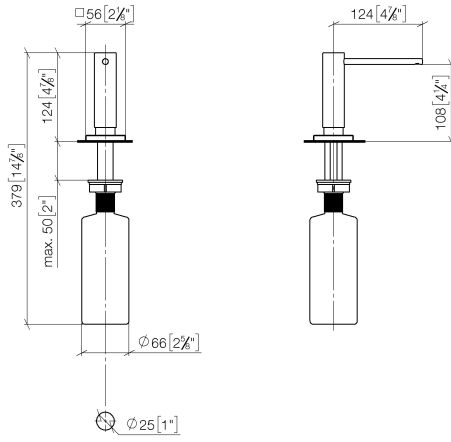

Dispenser with rosette - Platinum

LOT

82 439 970

- 124mm projection
- 500 ml bottle
- can be filled from the top
- rotating pump head
- height 124 mm
- hole diameter 25 mm
- individual rosette 55 x 55 mm

Fits LOT

	Platinum	82 439 970-08
	Chrome	82 439 970-00
	Brushed Platinum	82 439 970-06
	Durabrace (23kt Gold)	82 439 970-09
	Dark Chrome	82 439 970-19
	Brushed Durabrace (23kt Gold)	82 439 970-28
	Brushed Champagne (22kt Gold)	82 439 970-46
	Champagne (22kt Gold)	82 439 970-47
	Brushed Chrome	82 439 970-93
	Brushed Dark Platinum	82 439 970-99

Dispenser with rosette - Platinum

82 439 970

mm [inches]

82 439 970

Parts for other finishes can be found here: [Chrome](#)

Dispenser with rosette - Platinum

LOT

82 439 970

Spare parts list

No.	Item Number	Name	Quantity used	Delivery time
	90 10 10 538 00-08	dispenser	8	40