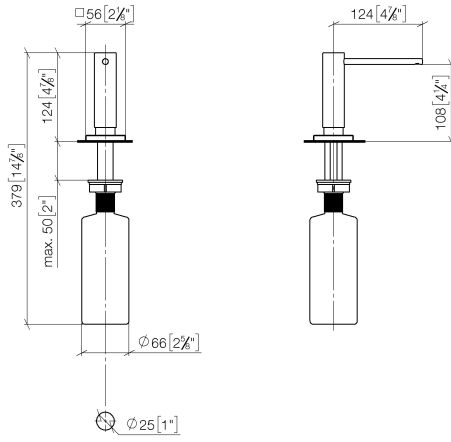

Dispenser with rosette - Durabronz (23kt Gold)

LOT

82 439 970

- 124mm projection
- 500 ml bottle
- can be filled from the top
- rotating pump head
- height 124 mm
- hole diameter 25 mm
- individual rosette 55 x 55 mm

Fits LOT

	Durabronz (23kt Gold)	82 439 970-09
	Chrome	82 439 970-00
	Brushed Platinum	82 439 970-06
	Platinum	82 439 970-08
	Dark Chrome	82 439 970-19
	Brushed Durabronz (23kt Gold)	82 439 970-28
	Brushed Champagne (22kt Gold)	82 439 970-46
	Champagne (22kt Gold)	82 439 970-47
	Brushed Chrome	82 439 970-93
	Brushed Dark Platinum	82 439 970-99

Dispenser with rosette - Durabronz (23kt Gold)

LOT

82 439 970

mm [inches]

82 439 970

Parts for other
finishes can be found
here: [Chrome](#)

Dispenser with rosette - Durabrass (23kt Gold)

LOT

82 439 970

Spare parts list

No.	Item Number	Name	Quantity used	Delivery time
	90 10 10 538 00-09	dispenser	8	40