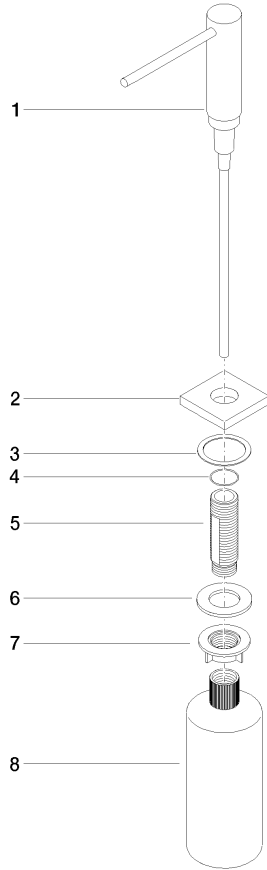

Dispenser with rosette - Durabronz (23kt Gold)

LOT

82 439 970

- 124mm projection
- 500 ml bottle
- can be filled from the top
- rotating pump head
- height 124 mm
- hole diameter 25 mm
- individual rosette 55 x 55 mm

Fits LOT

	Durabronz (23kt Gold)	82 439 970-09
	Chrome	82 439 970-00
	Brushed Platinum	82 439 970-06
	Platinum	82 439 970-08
	Dark Chrome	82 439 970-19
	Brushed Durabronz (23kt Gold)	82 439 970-28
	Brushed Champagne (22kt Gold)	82 439 970-46
	Champagne (22kt Gold)	82 439 970-47
	Brushed Chrome	82 439 970-93
	Brushed Dark Platinum	82 439 970-99

Dispenser with rosette - Durabronz (23kt Gold)

LOT

82 439 970

mm [inches]

82 439 970

Parts for other
finishes can be found
here: [Chrome](#)

Dispenser with rosette - Durabrass (23kt Gold)

LOT

82 439 970

Spare parts list

No.	Item Number	Name	Quantity used	Delivery time
	90 10 10 538 00-09	dispenser	8	40