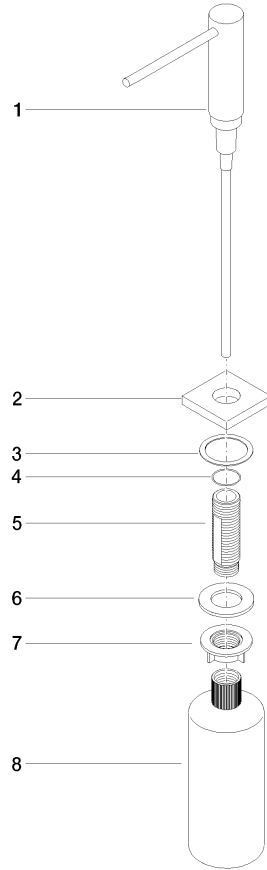

**Dispenser with rosette - Dark Chrome**

LOT

82 439 970

- 124mm projection
- 500 ml bottle
- can be filled from the top
- rotating pump head
- height 124 mm
- hole diameter 25 mm
- individual rosette 55 x 55 mm

Fits LOT

	Dark Chrome	82 439 970-19
	Chrome	82 439 970-00
	Brushed Platinum	82 439 970-06
	Platinum	82 439 970-08
	Durabress (23kt Gold)	82 439 970-09
	Brushed Durabress (23kt Gold)	82 439 970-28
	Brushed Champagne (22kt Gold)	82 439 970-46
	Champagne (22kt Gold)	82 439 970-47
	Brushed Chrome	82 439 970-93
	Brushed Dark Platinum	82 439 970-99

Dispenser with rosette - Dark Chrome

LOT

82 439 970

mm [inches]

82 439 970

Parts for other  
finishes can be found  
here: [Chrome](#)

Dispenser with rosette - Dark Chrome

LOT

## Spare parts list