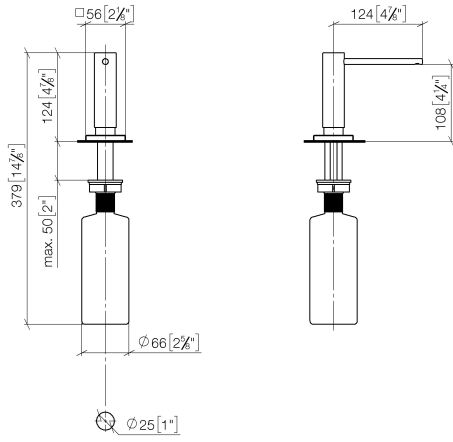

**Dispenser with rosette - Dark Chrome**

LOT

82 439 970

- 124mm projection
- 500 ml bottle
- can be filled from the top
- rotating pump head
- height 124 mm
- hole diameter 25 mm
- individual rosette 55 x 55 mm

Fits LOT

	Dark Chrome	82 439 970-19
	Chrome	82 439 970-00
	Brushed Platinum	82 439 970-06
	Platinum	82 439 970-08
	Durabress (23kt Gold)	82 439 970-09
	Brushed Durabress (23kt Gold)	82 439 970-28
	Brushed Champagne (22kt Gold)	82 439 970-46
	Champagne (22kt Gold)	82 439 970-47
	Brushed Chrome	82 439 970-93
	Brushed Dark Platinum	82 439 970-99

Dispenser with rosette - Dark Chrome

LOT

82 439 970

mm [inches]

82 439 970

Parts for other  
finishes can be found  
here: [Chrome](#)

Dispenser with rosette - Dark Chrome

LOT