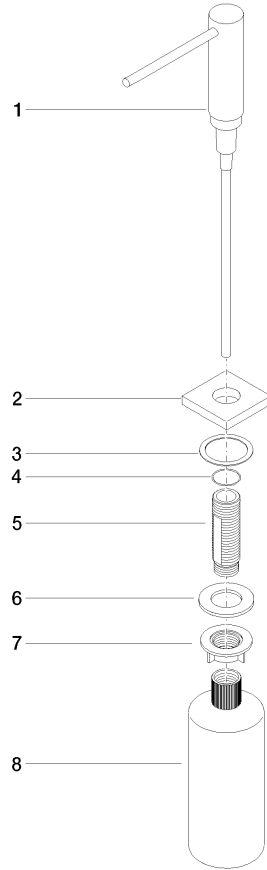

Dispenser with rosette - Brushed Durabross (23kt Gold)

LOT

82 439 970

- 124mm projection
- 500 ml bottle
- can be filled from the top
- rotating pump head
- height 124 mm
- hole diameter 25 mm
- individual rosette 55 x 55 mm

Fits LOT

	Brushed Durabross (23kt Gold)	82 439 970-28
	Chrome	82 439 970-00
	Brushed Platinum	82 439 970-06
	Platinum	82 439 970-08
	Durabross (23kt Gold)	82 439 970-09
	Dark Chrome	82 439 970-19
	Brushed Champagne (22kt Gold)	82 439 970-46
	Champagne (22kt Gold)	82 439 970-47
	Brushed Chrome	82 439 970-93
	Brushed Dark Platinum	82 439 970-99

Dispenser with rosette - Brushed Durabross (23kt Gold)

LOT

82 439 970

mm [inches]

82 439 970

Parts for other finishes can be found here: [Chrome](#)

Dispenser with rosette - Brushed Durabross (23kt Gold)

LOT

82 439 970

Spare parts list

No.	Item Number	Name	Quantity used	Delivery time
	90 10 10 538 00-28	dispenser	8	20