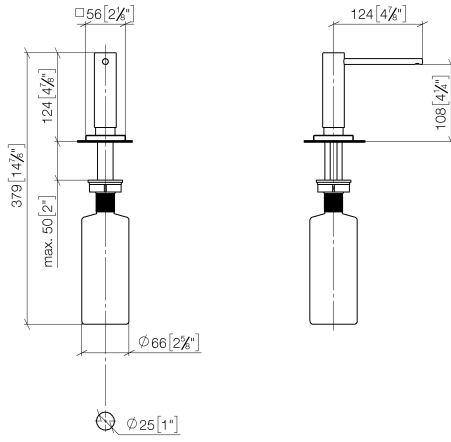

Dispenser with rosette - Brushed Durabross (23kt Gold)

LOT

82 439 970

- 124mm projection
- 500 ml bottle
- can be filled from the top
- rotating pump head
- height 124 mm
- hole diameter 25 mm
- individual rosette 55 x 55 mm

Fits LOT

	Brushed Durabross (23kt Gold)	82 439 970-28
	Chrome	82 439 970-00
	Brushed Platinum	82 439 970-06
	Platinum	82 439 970-08
	Durabross (23kt Gold)	82 439 970-09
	Dark Chrome	82 439 970-19
	Brushed Champagne (22kt Gold)	82 439 970-46
	Champagne (22kt Gold)	82 439 970-47
	Brushed Chrome	82 439 970-93
	Brushed Dark Platinum	82 439 970-99

Dispenser with rosette - Brushed Durabross (23kt Gold)

LOT

82 439 970

mm [inches]

82 439 970

Parts for other finishes can be found here: [Chrome](#)

Dispenser with rosette - Brushed Durabross (23kt Gold)

LOT

82 439 970

Spare parts list

No.	Item Number	Name	Quantity used	Delivery time
	90 10 10 538 00-28	dispenser	8	20