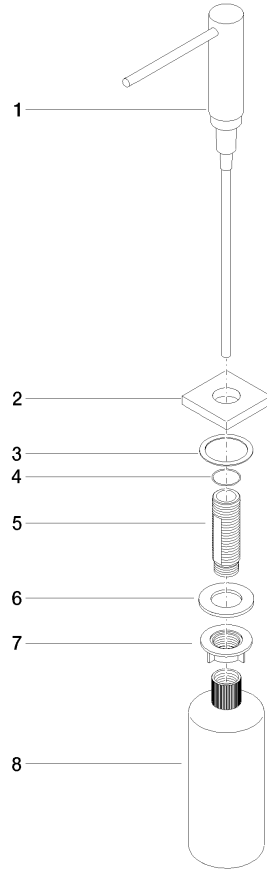

Dispenser with rosette - Brushed Champagne (22kt Gold)

LOT

82 439 970

- 124mm projection
- 500 ml bottle
- can be filled from the top
- rotating pump head
- height 124 mm
- hole diameter 25 mm
- individual rosette 55 x 55 mm

Fits LOT

	Brushed Champagne (22kt Gold)	82 439 970-46
	Chrome	82 439 970-00
	Brushed Platinum	82 439 970-06
	Platinum	82 439 970-08
	Durabress (23kt Gold)	82 439 970-09
	Dark Chrome	82 439 970-19
	Brushed Durabress (23kt Gold)	82 439 970-28
	Champagne (22kt Gold)	82 439 970-47
	Brushed Chrome	82 439 970-93
	Brushed Dark Platinum	82 439 970-99

Dispenser with rosette - Brushed Champagne (22kt Gold)

LOT

82 439 970

mm [inches]

82 439 970

Parts for other finishes can be found here: [Chrome](#)

Dispenser with rosette - Brushed Champagne (22kt Gold)

LOT

82 439 970

Spare parts list

No.	Item Number	Name	Quantity used	Delivery time
	90 10 10 538 00-46	dispenser	8	30