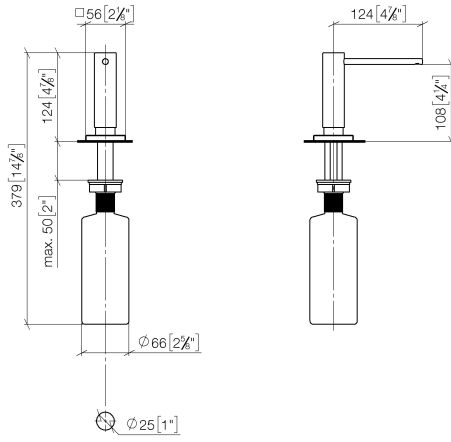

Dispenser with rosette - Brushed Champagne (22kt Gold)

LOT

82 439 970

- 124mm projection
- 500 ml bottle
- can be filled from the top
- rotating pump head
- height 124 mm
- hole diameter 25 mm
- individual rosette 55 x 55 mm

Fits LOT

	Brushed Champagne (22kt Gold)	82 439 970-46
	Chrome	82 439 970-00
	Brushed Platinum	82 439 970-06
	Platinum	82 439 970-08
	Durabress (23kt Gold)	82 439 970-09
	Dark Chrome	82 439 970-19
	Brushed Durabress (23kt Gold)	82 439 970-28
	Champagne (22kt Gold)	82 439 970-47
	Brushed Chrome	82 439 970-93
	Brushed Dark Platinum	82 439 970-99

Dispenser with rosette - Brushed Champagne (22kt Gold)

LOT

82 439 970

mm [inches]

82 439 970

Parts for other finishes can be found here: [Chrome](#)

Dispenser with rosette - Brushed Champagne (22kt Gold)

LOT

82 439 970

Spare parts list

No.	Item Number	Name	Quantity used	Delivery time
	90 10 10 538 00-46	dispenser	8	30