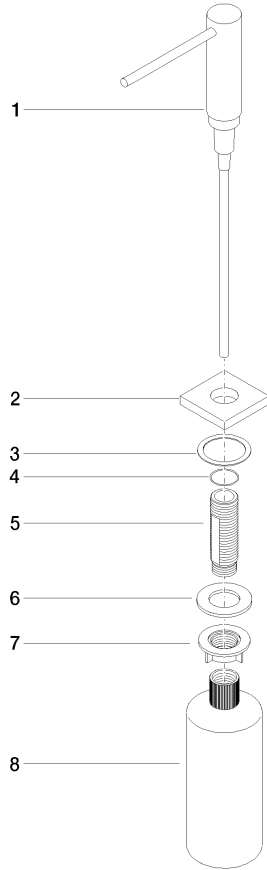

Dispenser with rosette - Champagne (22kt Gold)

LOT

82 439 970

- 124mm projection
- 500 ml bottle
- can be filled from the top
- rotating pump head
- height 124 mm
- hole diameter 25 mm
- individual rosette 55 x 55 mm

Fits LOT

	Champagne (22kt Gold)	82 439 970-47
	Chrome	82 439 970-00
	Brushed Platinum	82 439 970-06
	Platinum	82 439 970-08
	Durabross (23kt Gold)	82 439 970-09
	Dark Chrome	82 439 970-19
	Brushed Durabross (23kt Gold)	82 439 970-28
	Brushed Champagne (22kt Gold)	82 439 970-46
	Brushed Chrome	82 439 970-93
	Brushed Dark Platinum	82 439 970-99

Dispenser with rosette - Champagne (22kt Gold)

LOT

82 439 970

mm [inches]

82 439 970

Parts for other finishes can be found here: [Chrome](#)

Dispenser with rosette - Champagne (22kt Gold)

LOT

82 439 970

Spare parts list

No.	Item Number	Name	Quantity used	Delivery time
	90 10 10 538 00-47	dispenser	8	30