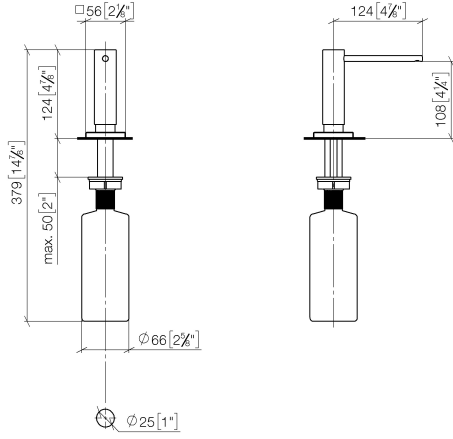

Dispenser with rosette - Champagne (22kt Gold)

LOT

82 439 970

- 124mm projection
- 500 ml bottle
- can be filled from the top
- rotating pump head
- height 124 mm
- hole diameter 25 mm
- individual rosette 55 x 55 mm

Fits LOT

	Champagne (22kt Gold)	82 439 970-47
	Chrome	82 439 970-00
	Brushed Platinum	82 439 970-06
	Platinum	82 439 970-08
	Durabross (23kt Gold)	82 439 970-09
	Dark Chrome	82 439 970-19
	Brushed Durabross (23kt Gold)	82 439 970-28
	Brushed Champagne (22kt Gold)	82 439 970-46
	Brushed Chrome	82 439 970-93
	Brushed Dark Platinum	82 439 970-99

Dispenser with rosette - Champagne (22kt Gold)

LOT

82 439 970

mm [inches]

82 439 970

Parts for other finishes can be found here: [Chrome](#)

Dispenser with rosette - Champagne (22kt Gold)

LOT

82 439 970

Spare parts list

No.	Item Number	Name	Quantity used	Delivery time
	90 10 10 538 00-47	dispenser	8	30