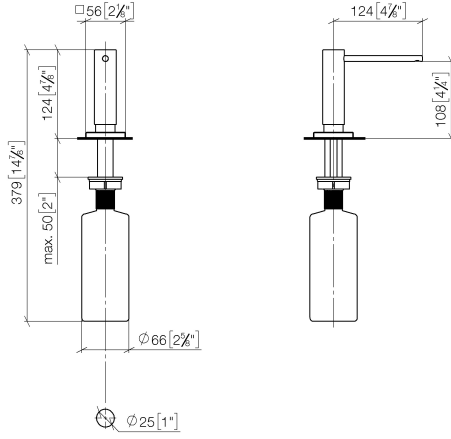

**Dispenser with rosette - Brushed Chrome**

LOT

82 439 970

- 124mm projection
- 500 ml bottle
- can be filled from the top
- rotating pump head
- height 124 mm
- hole diameter 25 mm
- individual rosette 55 x 55 mm

Fits LOT

	Brushed Chrome	82 439 970-93
	Chrome	82 439 970-00
	Brushed Platinum	82 439 970-06
	Platinum	82 439 970-08
	Durabress (23kt Gold)	82 439 970-09
	Dark Chrome	82 439 970-19
	Brushed Durabress (23kt Gold)	82 439 970-28
	Brushed Champagne (22kt Gold)	82 439 970-46
	Champagne (22kt Gold)	82 439 970-47
	Brushed Dark Platinum	82 439 970-99

Dispenser with rosette - Brushed Chrome

LOT

82 439 970

mm [inches]

82 439 970

Parts for other  
finishes can be found  
here: [Chrome](#)

### Spare parts list

No.	Item Number	Name	Quantity used	Delivery time
	90 10 10 538 00-93	dispenser	8	20