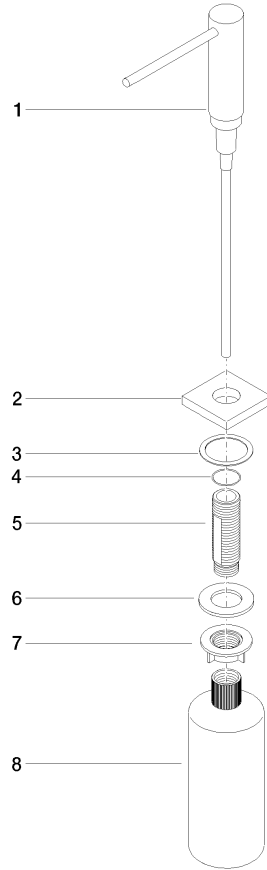

**Dispenser with rosette - Brushed Chrome**

LOT

82 439 970

- 124mm projection
- 500 ml bottle
- can be filled from the top
- rotating pump head
- height 124 mm
- hole diameter 25 mm
- individual rosette 55 x 55 mm

Dispenser with rosette - Brushed Chrome

LOT

82 439 970

mm [inches]

82 439 970

Parts for other  
finishes can be found  
here: [Chrome](#)

## Dispenser with rosette - Brushed Chrome

LOT

82 439 970

### Spare parts list

No.	Item Number	Name	Quantity used	Delivery time
	90 10 10 538 00-93	dispenser	8	20