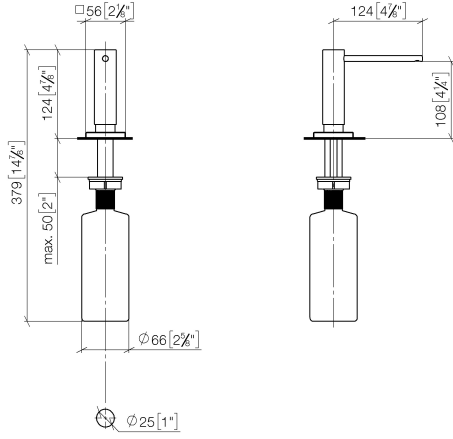

Dispenser with rosette - Brushed Dark Platinum

LOT

82 439 970

- 124mm projection
- 500 ml bottle
- can be filled from the top
- rotating pump head
- height 124 mm
- hole diameter 25 mm
- individual rosette 55 x 55 mm

Fits LOT

	Brushed Dark Platinum	82 439 970-99
	Chrome	82 439 970-00
	Brushed Platinum	82 439 970-06
	Platinum	82 439 970-08
	Durabress (23kt Gold)	82 439 970-09
	Dark Chrome	82 439 970-19
	Brushed Durabress (23kt Gold)	82 439 970-28
	Brushed Champagne (22kt Gold)	82 439 970-46
	Champagne (22kt Gold)	82 439 970-47
	Brushed Chrome	82 439 970-93

Dispenser with rosette - Brushed Dark Platinum

LOT

82 439 970

mm [inches]

82 439 970

Parts for other finishes can be found here: [Chrome](#)

Dispenser with rosette - Brushed Dark Platinum

LOT

82 439 970

Spare parts list

No.	Item Number	Name	Quantity used	Delivery time
	90 10 10 538 00-99	dispenser	8	30