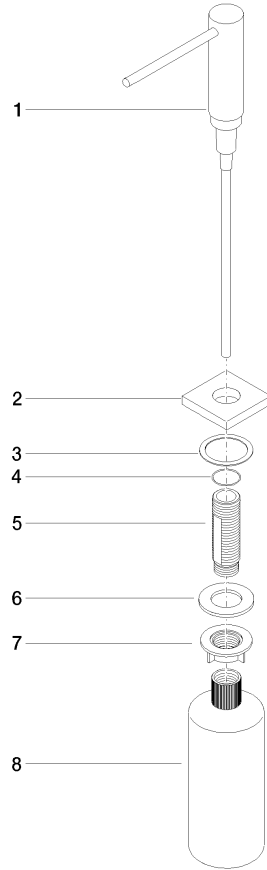

Dispenser with rosette - Brushed Dark Platinum

LOT

82 439 970

- 124mm projection
- 500 ml bottle
- can be filled from the top
- rotating pump head
- height 124 mm
- hole diameter 25 mm
- individual rosette 55 x 55 mm

Fits LOT

	Brushed Dark Platinum	82 439 970-99
	Chrome	82 439 970-00
	Brushed Platinum	82 439 970-06
	Platinum	82 439 970-08
	Durabress (23kt Gold)	82 439 970-09
	Dark Chrome	82 439 970-19
	Brushed Durabress (23kt Gold)	82 439 970-28
	Brushed Champagne (22kt Gold)	82 439 970-46
	Champagne (22kt Gold)	82 439 970-47
	Brushed Chrome	82 439 970-93

Dispenser with rosette - Brushed Dark Platinum

LOT

82 439 970

mm [inches]

82 439 970

Parts for other finishes can be found here: [Chrome](#)

Dispenser with rosette - Brushed Dark Platinum

LOT

82 439 970

Spare parts list

No.	Item Number	Name	Quantity used	Delivery time
	90 10 10 538 00-99	dispenser	8	30