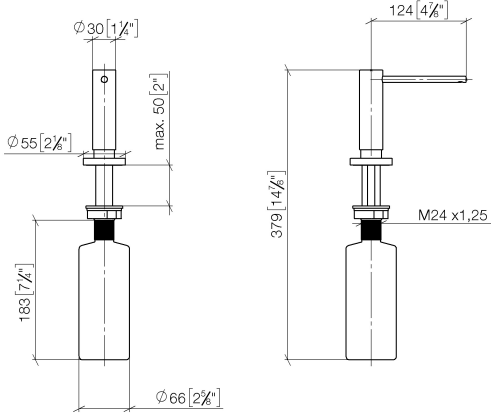

Dispenser with rosette - Brushed Platinum

ELIO

82 444 970

- 124mm projection
- 500 ml bottle
- can be filled from the top
- rotating pump head
- height 124 mm
- rosette Ø 55 mm
- hole diameter 25 mm

Fits ELIO, ENO, MEM, META SQUARE, SYNC, TARA and TARA ULTRA

Fits: ELIO, MEM, TARA, TARA ULTRA, META SQUARE

	Brushed Platinum	82 444 970-06
	Chrome	82 444 970-00
	Platinum	82 444 970-08
	Durabress (23kt Gold)	82 444 970-09
	Dark Chrome	82 444 970-19
	Brushed Durabress (23kt Gold)	82 444 970-28
	Matte Black	82 444 970-33
	Brushed Champagne (22kt Gold)	82 444 970-46
	Champagne (22kt Gold)	82 444 970-47
	Brushed Chrome	82 444 970-93
	Brushed Dark Platinum	82 444 970-99

Dispenser with rosette - Brushed Platinum

82 444 970

mm [inches]

82 444 970

Parts for other finishes can be found here: [Chrome](#)

Dispenser with rosette - Brushed Platinum

ELIO

82 444 970

Spare parts list

No.	Item Number	Name	Quantity used	Delivery time
	90 10 10 538 00-06	dispenser	6	10