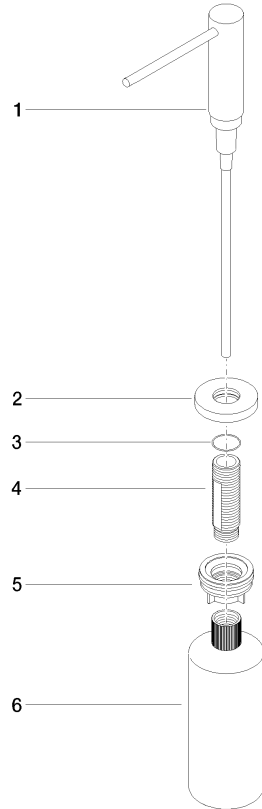

Dispenser with rosette - Brushed Platinum

ELIO

82 444 970

- 124mm projection
- 500 ml bottle
- can be filled from the top
- rotating pump head
- height 124 mm
- rosette Ø 55 mm
- hole diameter 25 mm

Fits ELIO, ENO, MEM, META SQUARE, SYNC, TARA and TARA ULTRA

Fits: ELIO, MEM, TARA, TARA ULTRA, META SQUARE

	Brushed Platinum	82 444 970-06
	Chrome	82 444 970-00
	Platinum	82 444 970-08
	Durabress (23kt Gold)	82 444 970-09
	Dark Chrome	82 444 970-19
	Brushed Durabress (23kt Gold)	82 444 970-28
	Matte Black	82 444 970-33
	Brushed Champagne (22kt Gold)	82 444 970-46
	Champagne (22kt Gold)	82 444 970-47
	Brushed Chrome	82 444 970-93
	Brushed Dark Platinum	82 444 970-99

Dispenser with rosette - Brushed Platinum

82 444 970

mm [inches]

82 444 970

Parts for other finishes can be found here: [Chrome](#)

Dispenser with rosette - Brushed Platinum

ELIO

82 444 970

Spare parts list

No.	Item Number	Name	Quantity used	Delivery time
	90 10 10 538 00-06	dispenser	6	10