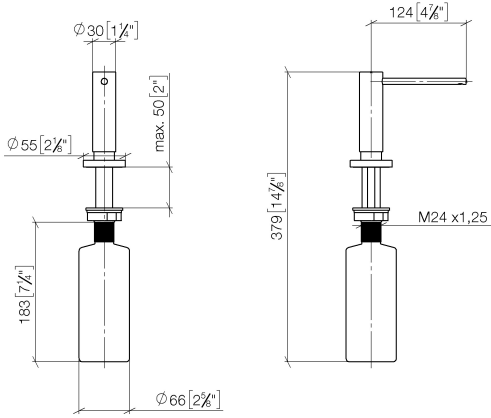

Dispenser with rosette - Brushed Chrome

ELIO

82 444 970

- 124mm projection
- 500 ml bottle
- can be filled from the top
- rotating pump head
- height 124 mm
- rosette Ø 55 mm
- hole diameter 25 mm

Fits ELIO, ENO, MEM, META SQUARE, SYNC, TARA and TARA ULTRA

Fits: ELIO, MEM, TARA, TARA ULTRA, META SQUARE

	Brushed Chrome	82 444 970-93
	Chrome	82 444 970-00
	Brushed Platinum	82 444 970-06
	Platinum	82 444 970-08
	Durabrand (23kt Gold)	82 444 970-09
	Dark Chrome	82 444 970-19
	Brushed Durabrand (23kt Gold)	82 444 970-28
	Matte Black	82 444 970-33
	Brushed Champagne (22kt Gold)	82 444 970-46
	Champagne (22kt Gold)	82 444 970-47
	Brushed Dark Platinum	82 444 970-99

Dispenser with rosette - Brushed Chrome

82 444 970

mm [inches]

82 444 970

Parts for other
finishes can be found
here: [Chrome](#)

Dispenser with rosette - Brushed Chrome

ELIO

82 444 970

Spare parts list

No.	Item Number	Name	Quantity used	Delivery time
	90 10 10 538 00-93	dispenser	6	20