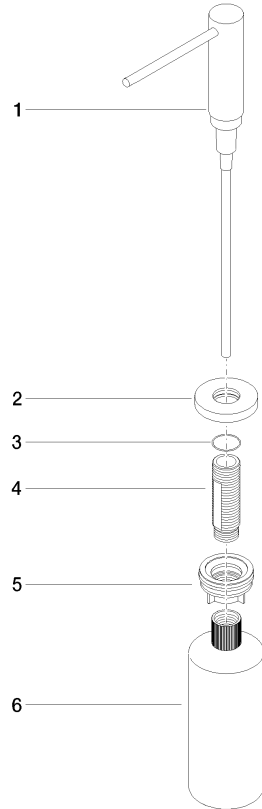

Dispenser with rosette - Brushed Chrome

ELIO

82 444 970

- 124mm projection
- 500 ml bottle
- can be filled from the top
- rotating pump head
- height 124 mm
- rosette Ø 55 mm
- hole diameter 25 mm

Fits ELIO, ENO, MEM, META SQUARE, SYNC, TARA and TARA ULTRA

Fits: ELIO, MEM, TARA, TARA ULTRA, META SQUARE

	Brushed Chrome	82 444 970-93
	Chrome	82 444 970-00
	Brushed Platinum	82 444 970-06
	Platinum	82 444 970-08
	Durabrand (23kt Gold)	82 444 970-09
	Dark Chrome	82 444 970-19
	Brushed Durabrand (23kt Gold)	82 444 970-28
	Matte Black	82 444 970-33
	Brushed Champagne (22kt Gold)	82 444 970-46
	Champagne (22kt Gold)	82 444 970-47
	Brushed Dark Platinum	82 444 970-99

Dispenser with rosette - Brushed Chrome

82 444 970

mm [inches]

82 444 970

Parts for other
finishes can be found
here: [Chrome](#)

Dispenser with rosette - Brushed Chrome

ELIO

82 444 970

Spare parts list

No.	Item Number	Name	Quantity used	Delivery time
	90 10 10 538 00-93	dispenser	6	20