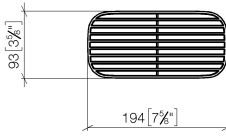

Grid element - Matte Black

82 481 970

- high-quality plastic grid elements
- plastic grid elements

NOTE: Grid elements must be ordered separately.

	Matte Black	82 481 970-33
	Creamy White	82 481 970-51
	Light Grey	82 481 970-52
	Taupe	82 481 970-53

Grid element - Matte Black

82 481 970

mm [inches]

Grid element - Matte Black

82 481 970

Grid element - Matte Black

82 481 970

Spare parts list