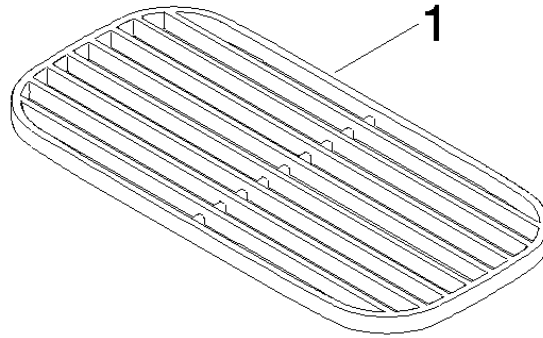

Grid element - Matte Black

82 481 970

- high-quality plastic grid elements
- plastic grid elements

NOTE: Grid elements must be ordered separately.

	Matte Black	82 481 970-33
	Creamy White	82 481 970-51
	Light Grey	82 481 970-52
	Taupe	82 481 970-53

Grid element - Matte Black

82 481 970

mm [inches]

Grid element - Matte Black

82 481 970

Grid element - Matte Black

82 481 970

Spare parts list