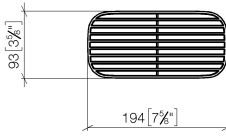

## Grid element - Light Grey

---

82 481 970

- high-quality plastic grid elements
- plastic grid elements

NOTE: Grid elements must be ordered separately.

	Light Grey	82 481 970-52
	Matte Black	82 481 970-33
	Creamy White	82 481 970-51
	Taupe	82 481 970-53

## Grid element - Light Grey

---

82 481 970

mm [inches]