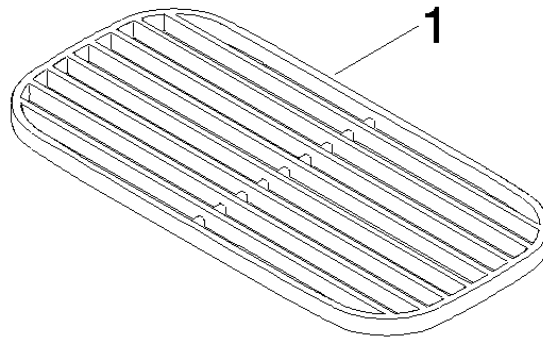

## Grid element - Light Grey

---

82 481 970

- high-quality plastic grid elements
- plastic grid elements

NOTE: Grid elements must be ordered separately.

	Light Grey	82 481 970-52
	Matte Black	82 481 970-33
	Creamy White	82 481 970-51
	Taupe	82 481 970-53

## Grid element - Light Grey

---

82 481 970

mm [inches]

## Grid element - Light Grey

---

82 481 970