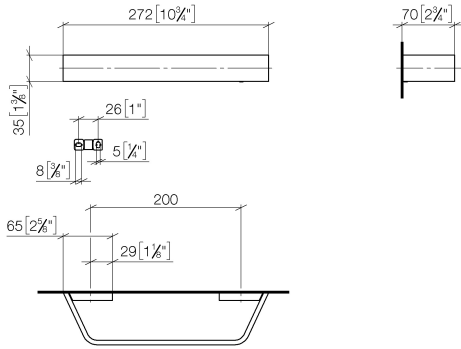

CL.1 Bath grip - Brushed Dark Platinum

CL.1

83 020 705

- gauge 200 mm
- width 273mm
- height 35 mm
- 70mm projection

	Brushed Dark Platinum	83 020 705-99
	Chrome	83 020 705-00
	Brushed Platinum	83 020 705-06
	Dark Chrome	83 020 705-19
	Brushed Champagne (22kt Gold)	83 020 705-46
	Champagne (22kt Gold)	83 020 705-47

83 020 705

mm [inches]

83 020 705

**Product version from 3/9/2015**

Parts for other finishes can be found here: [Chrome](#)

#### Product version from 3/9/2015

No.	Item Number	Name	Quantity used	Delivery time
	05 17 20 758 00 90	fixing set	12	2