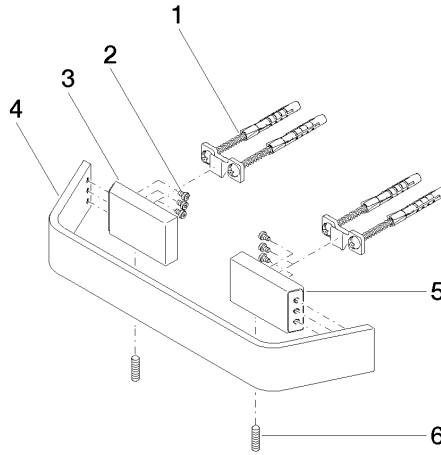

CL.1 Bath grip - Brushed Dark Platinum

CL.1

83 020 705

- gauge 200 mm
- width 273mm
- height 35 mm
- 70mm projection

	Brushed Dark Platinum	83 020 705-99
	Chrome	83 020 705-00
	Brushed Platinum	83 020 705-06
	Dark Chrome	83 020 705-19
	Brushed Champagne (22kt Gold)	83 020 705-46
	Champagne (22kt Gold)	83 020 705-47

83 020 705

mm [inches]

83 020 705

**Product version from 3/9/2015**

Parts for other finishes can be found here: [Chrome](#)

## CL.1 Bath grip - Brushed Dark Platinum

CL.1

83 020 705

#### Product version from 3/9/2015

No.	Item Number	Name	Quantity used	Delivery time
	05 17 20 758 00 90	fixing set	12	2