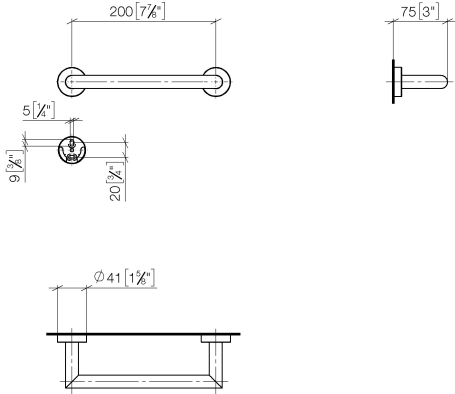

Bath grip - Light Gold

LISSÉ

83 020 979

- gauge 200 mm
- width 240mm
- height 40 mm
- rosette Ø 40 mm
- 75mm projection

Fits: LISSÉ, META

	Light Gold	83 020 979-26
	Chrome	83 020 979-00
	Brushed Platinum	83 020 979-06
	Dark Chrome	83 020 979-19
	Brushed Light Gold	83 020 979-27
	Matte Black	83 020 979-33
	Brushed Bronze	83 020 979-42
	Brushed Champagne (22kt Gold)	83 020 979-46
	Champagne (22kt Gold)	83 020 979-47
	Brushed Chrome	83 020 979-93
	Brushed Dark Platinum	83 020 979-99

83 020 979

mm [inches]

83 020 979

**Product version from 7/1/2023**

Parts for other  
finishes can be found  
here: [Chrome](#)