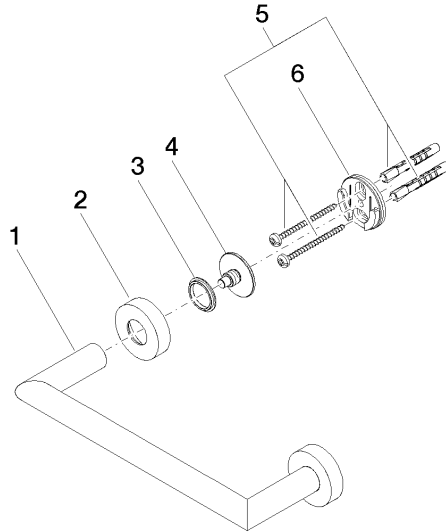

Bath grip - Light Gold

LISSÉ

83 020 979

- gauge 200 mm
- width 240mm
- height 40 mm
- rosette Ø 40 mm
- 75mm projection

Fits: LISSÉ, META

	Light Gold	83 020 979-26
	Chrome	83 020 979-00
	Brushed Platinum	83 020 979-06
	Dark Chrome	83 020 979-19
	Brushed Light Gold	83 020 979-27
	Matte Black	83 020 979-33
	Brushed Bronze	83 020 979-42
	Brushed Champagne (22kt Gold)	83 020 979-46
	Champagne (22kt Gold)	83 020 979-47
	Brushed Chrome	83 020 979-93
	Brushed Dark Platinum	83 020 979-99

83 020 979

mm [inches]

83 020 979

**Product version from 7/1/2023**

Parts for other  
finishes can be found  
here: [Chrome](#)

## Bath grip - Light Gold

LISSE

83 020 979

### Spare parts list