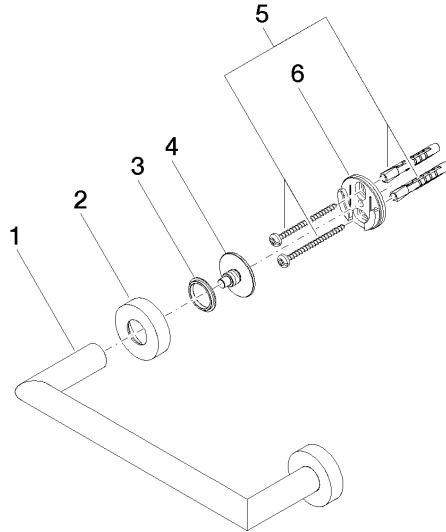

**Bath grip - Brushed Champagne (22kt Gold)**

LISSÉ

83 020 979

- gauge 200 mm
- width 240mm
- height 40 mm
- rosette Ø 40 mm
- 75mm projection

Fits: LISSÉ, META

	Brushed Champagne (22kt Gold)	83 020 979-46
	Chrome	83 020 979-00
	Brushed Platinum	83 020 979-06
	Dark Chrome	83 020 979-19
	Light Gold	83 020 979-26
	Brushed Light Gold	83 020 979-27
	Matte Black	83 020 979-33
	Brushed Bronze	83 020 979-42
	Champagne (22kt Gold)	83 020 979-47
	Brushed Chrome	83 020 979-93
	Brushed Dark Platinum	83 020 979-99

83 020 979

mm [inches]

83 020 979

**Product version from 7/1/2023**

Parts for other  
finishes can be found  
here: [Chrome](#)

## Bath grip - Brushed Champagne (22kt Gold)

LISSE

83 020 979

### Spare parts list