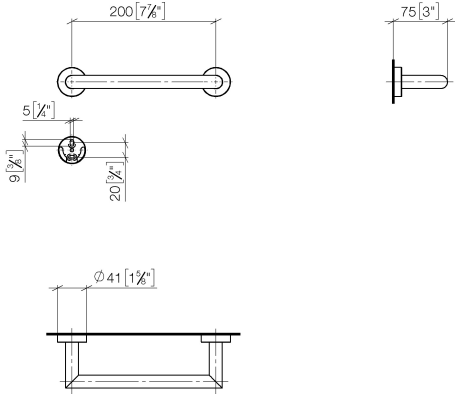

**Bath grip - Brushed Champagne (22kt Gold)**

LISSÉ

83 020 979

- gauge 200 mm
- width 240mm
- height 40 mm
- rosette Ø 40 mm
- 75mm projection

Fits: LISSÉ, META

	Brushed Champagne (22kt Gold)	83 020 979-46
	Chrome	83 020 979-00
	Brushed Platinum	83 020 979-06
	Dark Chrome	83 020 979-19
	Light Gold	83 020 979-26
	Brushed Light Gold	83 020 979-27
	Matte Black	83 020 979-33
	Brushed Bronze	83 020 979-42
	Champagne (22kt Gold)	83 020 979-47
	Brushed Chrome	83 020 979-93
	Brushed Dark Platinum	83 020 979-99

83 020 979

mm [inches]

83 020 979

**Product version from 7/1/2023**

Parts for other  
finishes can be found  
here: [Chrome](#)