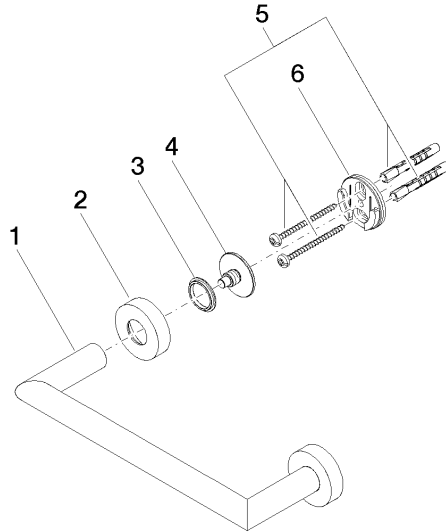

Bath grip - Champagne (22kt Gold)

LISSÉ

83 020 979

- gauge 200 mm
- width 240mm
- height 40 mm
- rosette Ø 40 mm
- 75mm projection

Fits: LISSÉ, META

	Champagne (22kt Gold)	83 020 979-47
	Chrome	83 020 979-00
	Brushed Platinum	83 020 979-06
	Dark Chrome	83 020 979-19
	Light Gold	83 020 979-26
	Brushed Light Gold	83 020 979-27
	Matte Black	83 020 979-33
	Brushed Bronze	83 020 979-42
	Brushed Champagne (22kt Gold)	83 020 979-46
	Brushed Chrome	83 020 979-93
	Brushed Dark Platinum	83 020 979-99

83 020 979

mm [inches]

83 020 979

**Product version from 7/1/2023**

Parts for other  
finishes can be found  
here: [Chrome](#)

## Bath grip - Champagne (22kt Gold)

LISSE

83 020 979

### Spare parts list