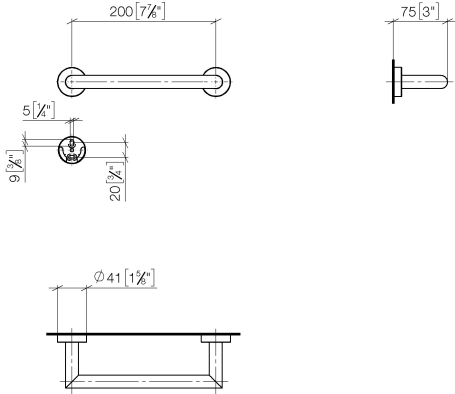

Bath grip - Champagne (22kt Gold)

LISSÉ

83 020 979

- gauge 200 mm
- width 240mm
- height 40 mm
- rosette Ø 40 mm
- 75mm projection

Fits: LISSÉ, META

	Champagne (22kt Gold)	83 020 979-47
	Chrome	83 020 979-00
	Brushed Platinum	83 020 979-06
	Dark Chrome	83 020 979-19
	Light Gold	83 020 979-26
	Brushed Light Gold	83 020 979-27
	Matte Black	83 020 979-33
	Brushed Bronze	83 020 979-42
	Brushed Champagne (22kt Gold)	83 020 979-46
	Brushed Chrome	83 020 979-93
	Brushed Dark Platinum	83 020 979-99

83 020 979

mm [inches]

83 020 979

**Product version from 7/1/2023**

Parts for other  
finishes can be found  
here: [Chrome](#)