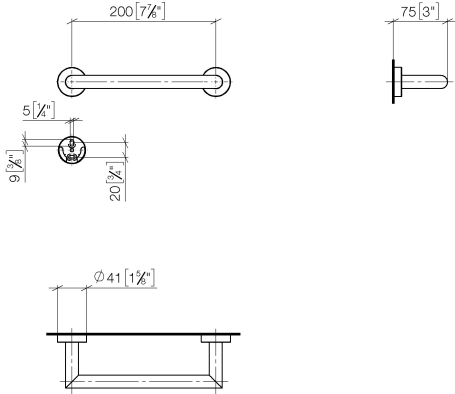

83 020 979

- gauge 200 mm
- width 240mm
- height 40 mm
- rosette Ø 40 mm
- 75mm projection

Fits: LISSÉ, META

	Brushed Chrome	83 020 979-93
	Chrome	83 020 979-00
	Brushed Platinum	83 020 979-06
	Dark Chrome	83 020 979-19
	Light Gold	83 020 979-26
	Brushed Light Gold	83 020 979-27
	Matte Black	83 020 979-33
	Brushed Bronze	83 020 979-42
	Brushed Champagne (22kt Gold)	83 020 979-46
	Champagne (22kt Gold)	83 020 979-47
	Brushed Dark Platinum	83 020 979-99

83 020 979

mm [inches]

83 020 979

Product version from 7/1/2023

Parts for other
finishes can be found
here: [Chrome](#)

Bath grip - Brushed Chrome

LISSE

83 020 979

Spare parts list

Product version from 7/1/2023

No.	Item Number	Name	Quantity used	Delivery time
	05 28 22 545 00-93	holder	11	20