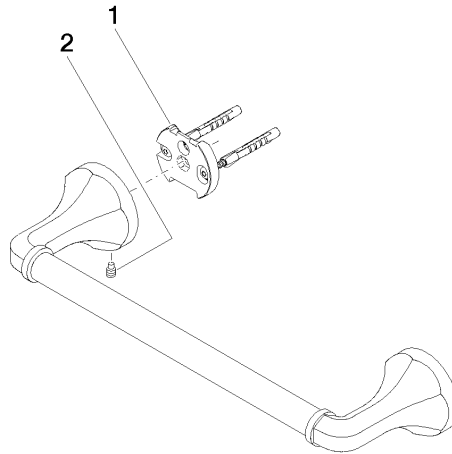

83 030 361

- gauge 300 mm
- width 360mm
- height 60 mm
- rosette Ø 60 mm
- 90mm projection

	Chrome	83 030 361-00
	Brushed Platinum	83 030 361-06
	Platinum	83 030 361-08
	Durabass (23kt Gold)	83 030 361-09
	Brushed Durabass (23kt Gold)	83 030 361-28
	Brushed Dark Platinum	83 030 361-99

Recommended miscellaneous

MADISON Mounting for towel bar/tumbler mounting on two sides - 12 358 970 90

- for towel bar mounting plus towel bar mounting on back.

83 030 361

mm [inches]

83 030 361

Spare parts list

No.	Item Number	Name	Quantity used	Delivery time
1	05 17 97 507 00 90	fixing set	2	2
2	04 31 11 140 00 90	pin	2	2