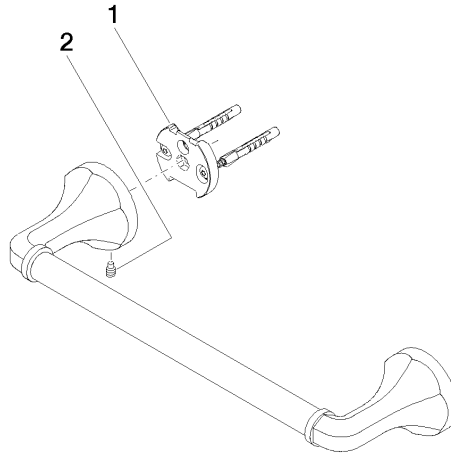

MADISON Bath grip - Durabronss (23kt Gold)

MADISON

83 030 361

- gauge 300 mm
- width 360mm
- height 60 mm
- rosette Ø 60 mm
- 90mm projection

	Durabronss (23kt Gold)	83 030 361-09
	Chrome	83 030 361-00
	Brushed Platinum	83 030 361-06
	Platinum	83 030 361-08
	Brushed Durabronss (23kt Gold)	83 030 361-28
	Brushed Dark Platinum	83 030 361-99

Recommended miscellaneous

- MADISON Mounting for towel bar/tumbler mounting on two sides -** 12 358 970 90
- for towel bar mounting plus towel bar mounting on back.

83 030 361

mm [inches]

83 030 361

Product version from 7/3/2016

MADISON Bath grip - Durabrass (23kt Gold)

MADISON

83 030 361

Spare parts list

Product version from 7/3/2016

No.	Item Number	Name	Quantity used	Delivery time
	05 17 97 507 00 90	fixing set	4	2