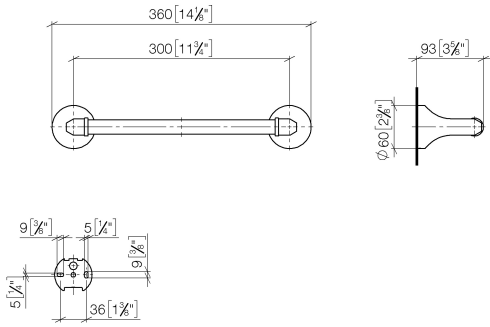

MADISON Bath grip - Durabronss (23kt Gold)

MADISON

83 030 361

- gauge 300 mm
- width 360mm
- height 60 mm
- rosette Ø 60 mm
- 90mm projection

	Durabronss (23kt Gold)	83 030 361-09
	Chrome	83 030 361-00
	Brushed Platinum	83 030 361-06
	Platinum	83 030 361-08
	Brushed Durabronss (23kt Gold)	83 030 361-28
	Brushed Dark Platinum	83 030 361-99

Recommended miscellaneous

- MADISON Mounting for towel bar/tumbler mounting on two sides -** 12 358 970 90
- for towel bar mounting plus towel bar mounting on back.

83 030 361

mm [inches]

83 030 361

Product version from 7/3/2016

MADISON Bath grip - Durabrass (23kt Gold)

MADISON

83 030 361

Spare parts list

Product version from 7/3/2016

No.	Item Number	Name	Quantity used	Delivery time
	05 17 97 507 00 90	fixing set	4	2