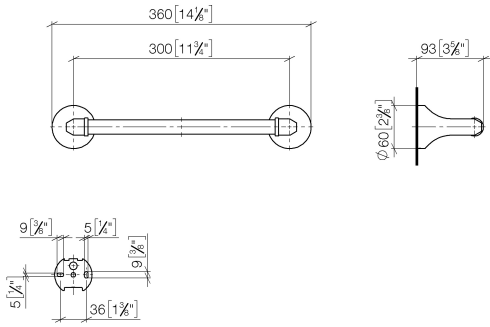

83 030 361

- gauge 300 mm
- width 360mm
- height 60 mm
- rosette Ø 60 mm
- 90mm projection

	Brushed Durabronss (23kt Gold)	83 030 361-28
	Chrome	83 030 361-00
	Brushed Platinum	83 030 361-06
	Platinum	83 030 361-08
	Durabronss (23kt Gold)	83 030 361-09
	Brushed Dark Platinum	83 030 361-99

Recommended miscellaneous

- MADISON Mounting for towel bar/tumbler mounting on two sides -** 12 358 970 90
- for towel bar mounting plus towel bar mounting on back.

83 030 361

mm [inches]

83 030 361

Product version from 7/3/2016

MADISON Bath grip - Brushed Durabross (23kt Gold)

MADISON

83 030 361

Spare parts list

Product version from 7/3/2016

No.	Item Number	Name	Quantity used	Delivery time
	05 17 97 507 00 90	fixing set	4	2