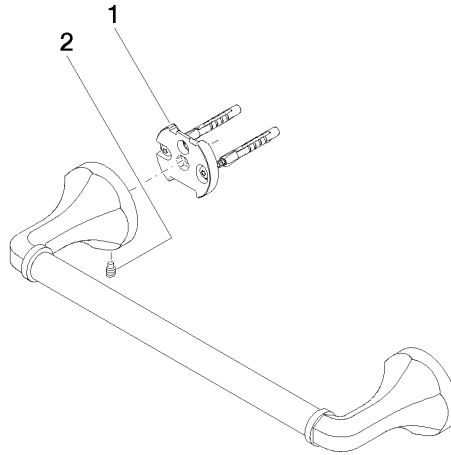

83 030 361

- gauge 300 mm
- width 360mm
- height 60 mm
- rosette Ø 60 mm
- 90mm projection

	Brushed Durabronss (23kt Gold)	83 030 361-28
	Chrome	83 030 361-00
	Brushed Platinum	83 030 361-06
	Platinum	83 030 361-08
	Durabronss (23kt Gold)	83 030 361-09
	Brushed Dark Platinum	83 030 361-99

Recommended miscellaneous

- MADISON Mounting for towel bar/tumbler mounting on two sides -** 12 358 970 90
- for towel bar mounting plus towel bar mounting on back.

83 030 361

mm [inches]

83 030 361

Product version from 7/3/2016

MADISON Bath grip - Brushed Durabross (23kt Gold)

MADISON

83 030 361

Spare parts list

Product version from 7/3/2016

No.	Item Number	Name	Quantity used	Delivery time
	05 17 97 507 00 90	fixing set	4	2