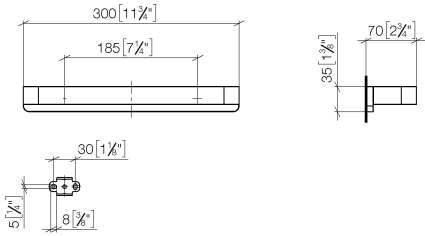

# LULU Bath grip - Brushed Platinum

LULU

83 030 710

- gauge 185 mm
- width 300mm
- height 35 mm
- 70mm projection

Brushed Platinum

83 030 710-06

Chrome

83 030 710-00

# LULU Bath grip - Brushed Platinum

LULU

83 030 710

mm [inches]

83 030 710

Parts for other  
finishes can be found  
here: [Chrome](#)