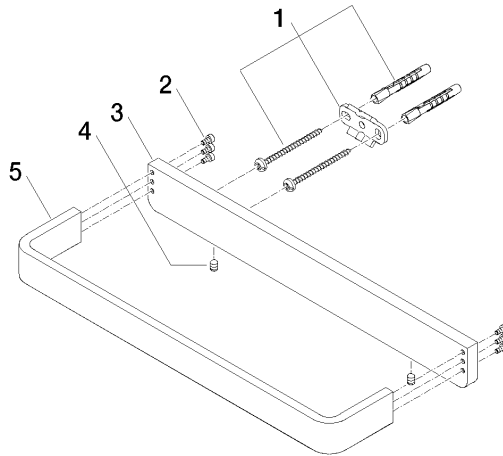

# LULU Bath grip - Brushed Platinum

LULU

83 030 710

- gauge 185 mm
- width 300mm
- height 35 mm
- 70mm projection

Brushed Platinum

83 030 710-06

Chrome

83 030 710-00

# LULU Bath grip - Brushed Platinum

LULU

83 030 710

mm [inches]

83 030 710

Parts for other  
finishes can be found  
here: [Chrome](#)

## LULU Bath grip - Brushed Platinum

LULU

83 030 710

### Spare parts list

No.	Item Number	Name	Quantity used	Delivery time
	05 17 20 717 00 90	fixing set	8	2