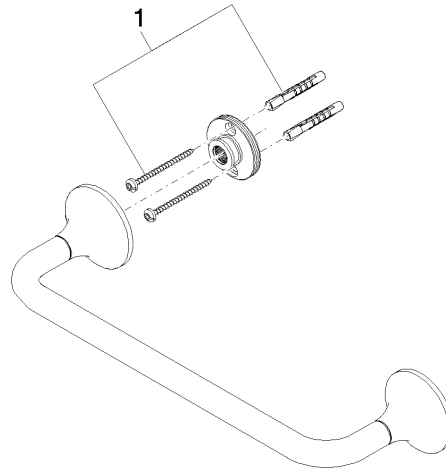

83 030 809

- gauge 300 mm
- width 360mm
- height 60 mm
- rosette Ø 60 mm
- 98mm projection

	Chrome	83 030 809-00
	Brushed Platinum	83 030 809-06
	Platinum	83 030 809-08
	Dark Chrome	83 030 809-19
	Brushed Durabronze (23kt Gold)	83 030 809-28
	Brushed Bronze	83 030 809-42
	Brushed Champagne (22kt Gold)	83 030 809-46
	Champagne (22kt Gold)	83 030 809-47
	Brushed Dark Platinum	83 030 809-99

83 030 809

mm [inches]

83 030 809

Parts for other finishes can be found here: Brushed Platinum

### Spare parts list

No.	Item Number	Name	Quantity used	Delivery time
1	05 30 31 025 00 90	fixing set	1	2