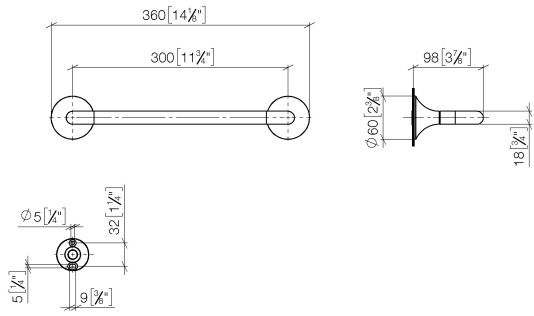

83 030 809

- gauge 300 mm
- width 360mm
- height 60 mm
- rosette Ø 60 mm
- 98mm projection

	Chrome	83 030 809-00
	Brushed Platinum	83 030 809-06
	Platinum	83 030 809-08
	Dark Chrome	83 030 809-19
	Brushed Durabronze (23kt Gold)	83 030 809-28
	Brushed Bronze	83 030 809-42
	Brushed Champagne (22kt Gold)	83 030 809-46
	Champagne (22kt Gold)	83 030 809-47
	Brushed Dark Platinum	83 030 809-99

83 030 809

mm [inches]

83 030 809

Parts for other finishes can be found here: Brushed Platinum

### Spare parts list

No.	Item Number	Name	Quantity used	Delivery time
1	05 30 31 025 00 90	fixing set	1	2