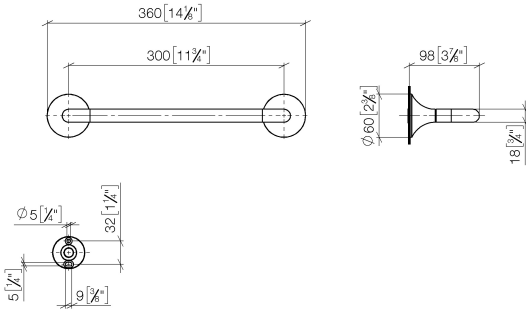

83 030 809

- gauge 300 mm
- width 360mm
- height 60 mm
- rosette Ø 60 mm
- 98mm projection

	Platinum	83 030 809-08
	Chrome	83 030 809-00
	Brushed Platinum	83 030 809-06
	Dark Chrome	83 030 809-19
	Brushed Durabronze (23kt Gold)	83 030 809-28
	Brushed Bronze	83 030 809-42
	Brushed Champagne (22kt Gold)	83 030 809-46
	Champagne (22kt Gold)	83 030 809-47
	Brushed Dark Platinum	83 030 809-99

83 030 809

mm [inches]

83 030 809

Product version from 3/13/2017 to 8/29/2019

**Product version from 8/29/2019**

Parts for other  
finishes can be found  
here: [Chrome](#)

### Product version from 8/29/2019

No.	Item Number	Name	Quantity used	Delivery time
	05 30 31 025 00 90	fixing set	1	2