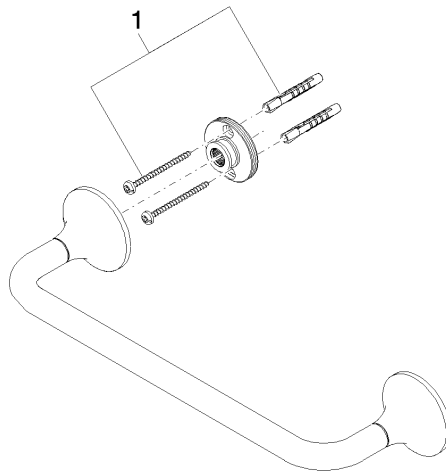

83 030 809

- gauge 300 mm
- width 360mm
- height 60 mm
- rosette Ø 60 mm
- 98mm projection

	Platinum	83 030 809-08
	Chrome	83 030 809-00
	Brushed Platinum	83 030 809-06
	Dark Chrome	83 030 809-19
	Brushed Durabronze (23kt Gold)	83 030 809-28
	Brushed Bronze	83 030 809-42
	Brushed Champagne (22kt Gold)	83 030 809-46
	Champagne (22kt Gold)	83 030 809-47
	Brushed Dark Platinum	83 030 809-99

83 030 809

mm [inches]

83 030 809

Product version from 3/13/2017 to 8/29/2019

**Product version from 8/29/2019**

Parts for other  
finishes can be found  
here: [Chrome](#)

# VAIA Bath grip - Platinum

VAIA

83 030 809

### Product version from 8/29/2019

No.	Item Number	Name	Quantity used	Delivery time
	05 30 31 025 00 90	fixing set	1	2