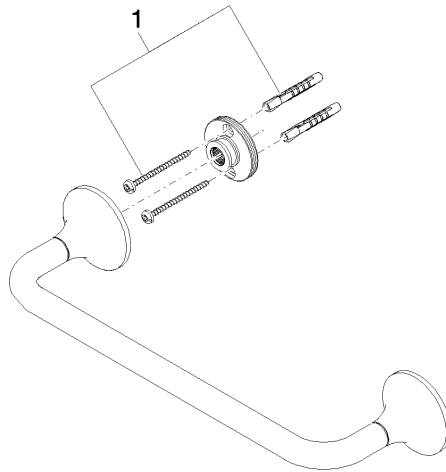

83 030 809

- gauge 300 mm
- width 360mm
- height 60 mm
- rosette Ø 60 mm
- 98mm projection

	Brushed Bronze	83 030 809-42
	Chrome	83 030 809-00
	Brushed Platinum	83 030 809-06
	Platinum	83 030 809-08
	Dark Chrome	83 030 809-19
	Brushed Durabronze (23kt Gold)	83 030 809-28
	Brushed Champagne (22kt Gold)	83 030 809-46
	Champagne (22kt Gold)	83 030 809-47
	Brushed Dark Platinum	83 030 809-99

83 030 809

mm [inches]

83 030 809

**Product version from 8/29/2019**

Parts for other  
finishes can be found  
here: [Chrome](#)

## **Spare parts list**

**Product version from 8/29/2019**