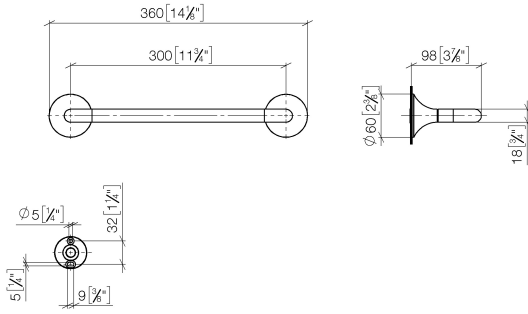

83 030 809

- gauge 300 mm
- width 360mm
- height 60 mm
- rosette Ø 60 mm
- 98mm projection

	Brushed Bronze	83 030 809-42
	Chrome	83 030 809-00
	Brushed Platinum	83 030 809-06
	Platinum	83 030 809-08
	Dark Chrome	83 030 809-19
	Brushed Durabronze (23kt Gold)	83 030 809-28
	Brushed Champagne (22kt Gold)	83 030 809-46
	Champagne (22kt Gold)	83 030 809-47
	Brushed Dark Platinum	83 030 809-99

83 030 809

mm [inches]

83 030 809

**Product version from 8/29/2019**

Parts for other  
finishes can be found  
here: [Chrome](#)