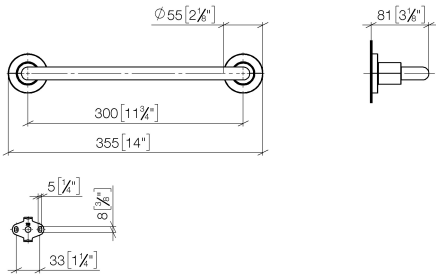

83 030 892

- gauge 300 mm
- width 355mm
- height 55 mm
- rosette Ø 55 mm
- 80mm projection

	Brushed Bronze	83 030 892-42
	Chrome	83 030 892-00
	Brushed Platinum	83 030 892-06
	Platinum	83 030 892-08
	Dark Chrome	83 030 892-19
	Brushed Durabronze (23kt Gold)	83 030 892-28
	Matte Black	83 030 892-33
	Brushed Champagne (22kt Gold)	83 030 892-46
	Champagne (22kt Gold)	83 030 892-47
	Brushed Chrome	83 030 892-93
	Brushed Dark Platinum	83 030 892-99

83 030 892

mm [inches]

83 030 892

Product version from 4/1/2024

Parts for other
finishes can be found
here: [Chrome](#)

TARA Bath grip - Brushed Bronze

TARA

83 030 892

Spare parts list

Product version from 4/1/2024

No.	Item Number	Name	Quantity used	Delivery time
	05 28 22 587 00-42	holder	11	60