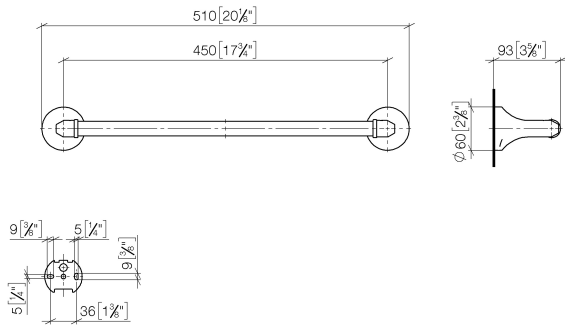

83 045 361

- gauge 450 mm
- width 510mm
- height 60 mm
- rosette Ø 60 mm
- 90mm projection

	Chrome	83 045 361-00
	Brushed Platinum	83 045 361-06
	Platinum	83 045 361-08
	Durabronze (23kt Gold)	83 045 361-09
	Brushed Durabronze (23kt Gold)	83 045 361-28
	Brushed Dark Platinum	83 045 361-99

Recommended miscellaneous

MADISON Mounting for towel bar/tumbler mounting on two sides - 12 358 970 90
 •for towel bar mounting plus towel bar mounting on back.

83 045 361

mm [inches]

83 045 361

Spare parts list

No.	Item Number	Name	Quantity used	Delivery time
1	05 17 97 507 00 90	fixing set	2	2
2	04 31 11 140 00 90	pin	2	2