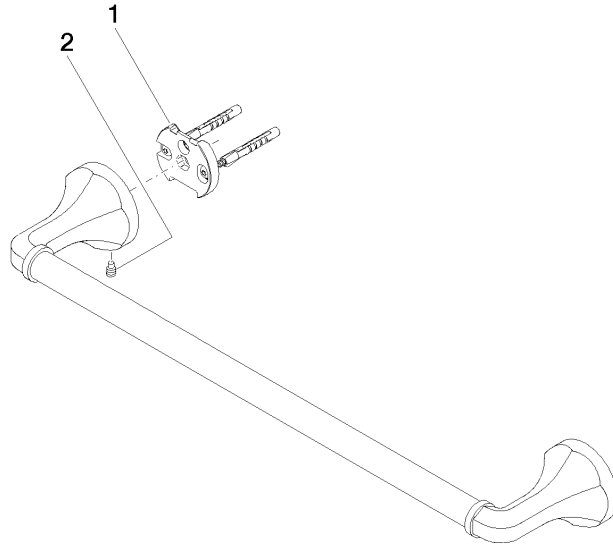

83 045 361

- gauge 450 mm
- width 510mm
- height 60 mm
- rosette Ø 60 mm
- 90mm projection

	Chrome	83 045 361-00
	Brushed Platinum	83 045 361-06
	Platinum	83 045 361-08
	Durabronze (23kt Gold)	83 045 361-09
	Brushed Durabronze (23kt Gold)	83 045 361-28
	Brushed Dark Platinum	83 045 361-99

Recommended miscellaneous

MADISON Mounting for towel bar/tumbler mounting on two sides - 12 358 970 90
 •for towel bar mounting plus towel bar mounting on back.

83 045 361

mm [inches]

83 045 361

Spare parts list

No.	Item Number	Name	Quantity used	Delivery time
1	05 17 97 507 00 90	fixing set	2	2
2	04 31 11 140 00 90	pin	2	2