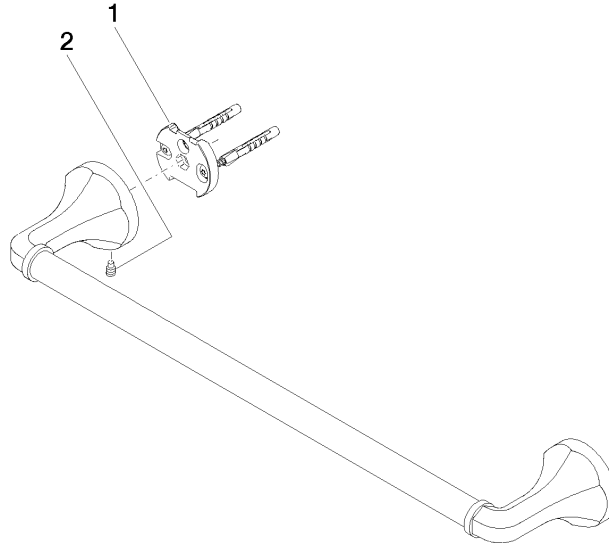

83 045 361

- gauge 450 mm
- width 510mm
- height 60 mm
- rosette Ø 60 mm
- 90mm projection

	Brushed Platinum	83 045 361-06
	Chrome	83 045 361-00
	Platinum	83 045 361-08
	Durabress (23kt Gold)	83 045 361-09
	Brushed Durabress (23kt Gold)	83 045 361-28
	Brushed Dark Platinum	83 045 361-99

**Recommended miscellaneous**

- MADISON Mounting for towel bar/tumbler mounting on two sides -** 12 358 970 90
- for towel bar mounting plus towel bar mounting on back.

83 045 361

mm [inches]

83 045 361

**Product version from 7/3/2016**

MADISON Towel bar - Brushed Platinum

MADISON

83 045 361

**Spare parts list**

**Product version from 7/3/2016**

No.	Item Number	Name	Quantity used	Delivery time
	05 17 97 507 00 90	fixing set	4	2