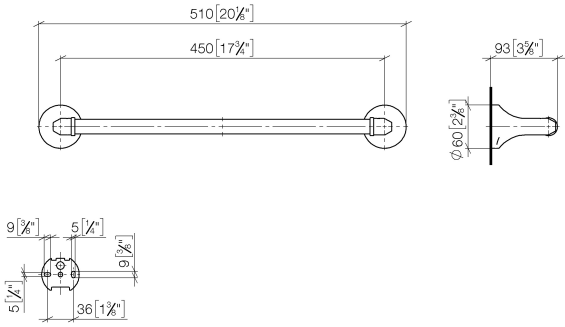

83 045 361

- gauge 450 mm
- width 510mm
- height 60 mm
- rosette Ø 60 mm
- 90mm projection

	Brushed Platinum	83 045 361-06
	Chrome	83 045 361-00
	Platinum	83 045 361-08
	Durabress (23kt Gold)	83 045 361-09
	Brushed Durabress (23kt Gold)	83 045 361-28
	Brushed Dark Platinum	83 045 361-99

**Recommended miscellaneous**

- MADISON Mounting for towel bar/tumbler mounting on two sides -** 12 358 970 90
- for towel bar mounting plus towel bar mounting on back.

83 045 361

mm [inches]

83 045 361

**Product version from 7/3/2016**

MADISON Towel bar - Brushed Platinum

MADISON

83 045 361

**Spare parts list**

**Product version from 7/3/2016**

No.	Item Number	Name	Quantity used	Delivery time
	05 17 97 507 00 90	fixing set	4	2