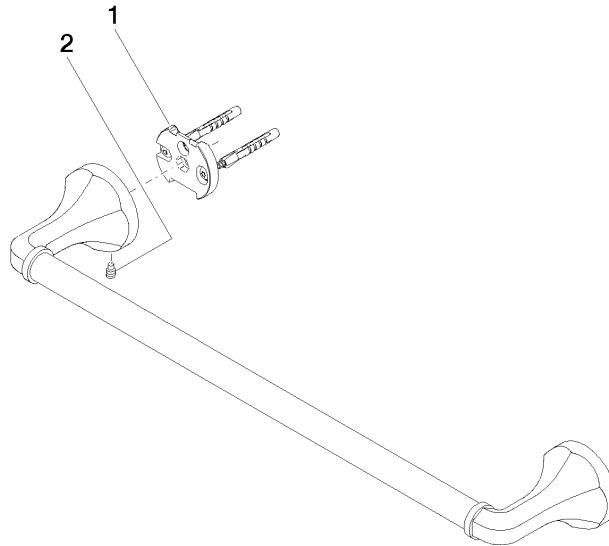

MADISON Towel bar - Durabronz (23kt Gold)

MADISON

83 045 361

- gauge 450 mm
- width 510mm
- height 60 mm
- rosette Ø 60 mm
- 90mm projection

	Durabronz (23kt Gold)	83 045 361-09
	Chrome	83 045 361-00
	Brushed Platinum	83 045 361-06
	Platinum	83 045 361-08
	Brushed Durabronz (23kt Gold)	83 045 361-28
	Brushed Dark Platinum	83 045 361-99

Recommended miscellaneous

MADISON Mounting for towel bar/tumbler mounting on two sides - 12 358 970 90

- for towel bar mounting plus towel bar mounting on back.

83 045 361

mm [inches]

83 045 361

Product version from 7/3/2016

MADISON Towel bar - Durabronss (23kt Gold)

MADISON

83 045 361

Spare parts list

Product version from 7/3/2016

No.	Item Number	Name	Quantity used	Delivery time
	05 17 97 507 00 90	fixing set	4	2