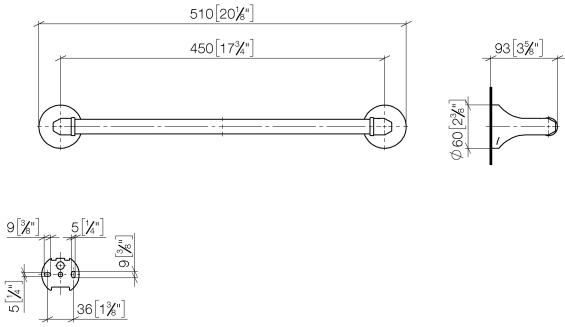

MADISON Towel bar - Durabronz (23kt Gold)

MADISON

83 045 361

- gauge 450 mm
- width 510mm
- height 60 mm
- rosette Ø 60 mm
- 90mm projection

	Durabronz (23kt Gold)	83 045 361-09
	Chrome	83 045 361-00
	Brushed Platinum	83 045 361-06
	Platinum	83 045 361-08
	Brushed Durabronz (23kt Gold)	83 045 361-28
	Brushed Dark Platinum	83 045 361-99

Recommended miscellaneous

MADISON Mounting for towel bar/tumbler mounting on two sides - 12 358 970 90

- for towel bar mounting plus towel bar mounting on back.

83 045 361

mm [inches]

83 045 361

Product version from 7/3/2016

MADISON Towel bar - Durabronss (23kt Gold)

MADISON

83 045 361

Spare parts list

Product version from 7/3/2016

No.	Item Number	Name	Quantity used	Delivery time
	05 17 97 507 00 90	fixing set	4	2