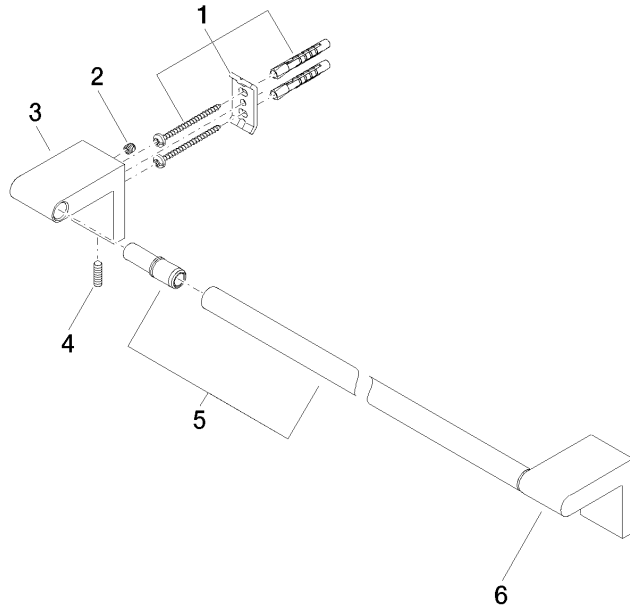

83 045 670

- gauge 450 mm
- width 490mm
- height 60 mm
- 73mm projection

Fits ELIO, ENO, LOT, MEM and TARA ULTRA

	Brushed Platinum	83 045 670-06
	Chrome	83 045 670-00
	Dark Chrome	83 045 670-19
	Matte Black	83 045 670-33
	Brushed Chrome	83 045 670-93

83 045 670

mm [inches]

83 045 670

**Product version from 4/1/2024**

Parts for other finishes can be found here: [Chrome](#)

# IMO Towel bar - Brushed Platinum

IMO

83 045 670

### Product version from 4/1/2024

No.	Item Number	Name	Quantity used	Delivery time
	05 17 20 736 00 90	fixing set	9	2