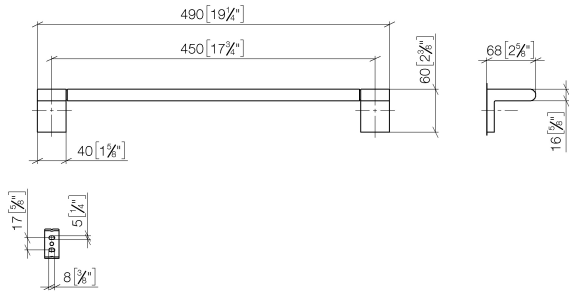

83 045 670

- gauge 450 mm
- width 490mm
- height 60 mm
- 73mm projection

Fits ELIO, ENO, LOT, MEM and TARA ULTRA

	Brushed Platinum	83 045 670-06
	Chrome	83 045 670-00
	Dark Chrome	83 045 670-19
	Matte Black	83 045 670-33
	Brushed Chrome	83 045 670-93

83 045 670

mm [inches]

83 045 670

**Product version from 4/1/2024**

Parts for other finishes can be found here: [Chrome](#)

### Product version from 4/1/2024

No.	Item Number	Name	Quantity used	Delivery time
	05 17 20 736 00 90	fixing set	9	2