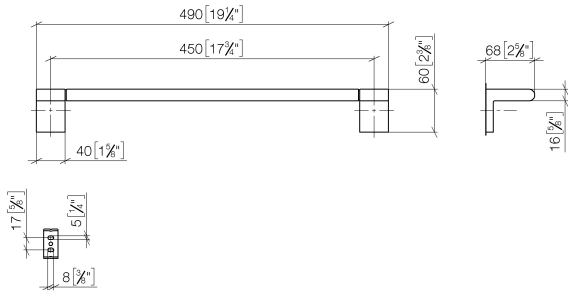

IMO Towel bar - Brushed Chrome

IMO

83 045 670

- gauge 450 mm
- width 490mm
- height 60 mm
- 73mm projection

Fits ELIO, ENO, LOT, MEM and TARA ULTRA

	Brushed Chrome	83 045 670-93
	Chrome	83 045 670-00
	Brushed Platinum	83 045 670-06
	Dark Chrome	83 045 670-19
	Matte Black	83 045 670-33

83 045 670

mm [inches]

83 045 670

Product version from 4/1/2024

Parts for other finishes can be found here: [Chrome](#)

IMO Towel bar - Brushed Chrome

IMO

83 045 670

Spare parts list

Product version from 4/1/2024

No.	Item Number	Name	Quantity used	Delivery time
	05 17 20 736 00 90	fixing set	9	2