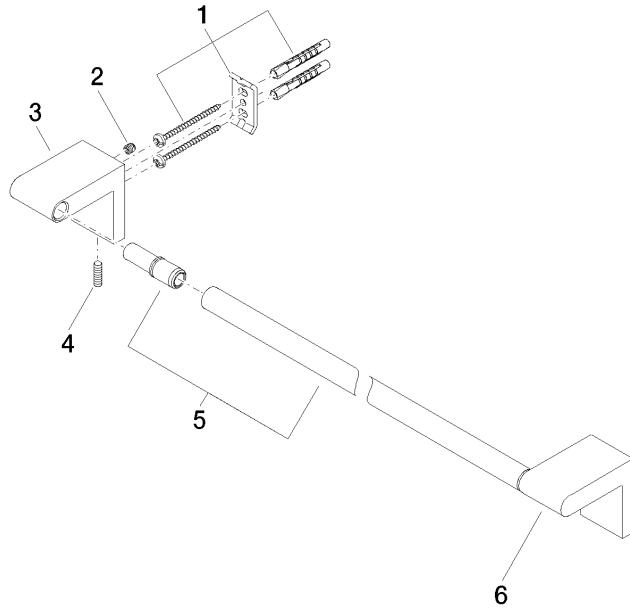

IMO Towel bar - Brushed Chrome

IMO

83 045 670

- gauge 450 mm
- width 490mm
- height 60 mm
- 73mm projection

Fits ELIO, ENO, LOT, MEM and TARA ULTRA

	Brushed Chrome	83 045 670-93
	Chrome	83 045 670-00
	Brushed Platinum	83 045 670-06
	Dark Chrome	83 045 670-19
	Matte Black	83 045 670-33

83 045 670

mm [inches]

83 045 670

Product version from 4/1/2024

Parts for other finishes can be found here: [Chrome](#)

IMO Towel bar - Brushed Chrome

IMO

83 045 670

Spare parts list

Product version from 4/1/2024

No.	Item Number	Name	Quantity used	Delivery time
	05 17 20 736 00 90	fixing set	9	2