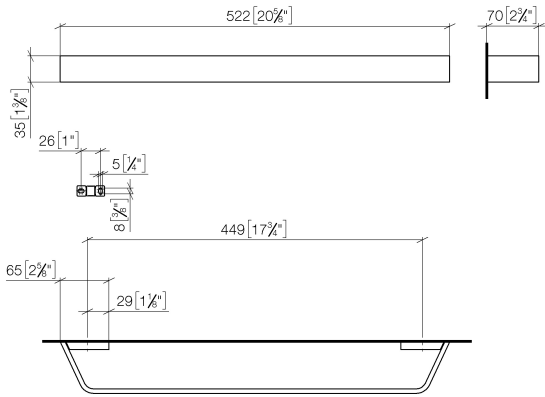

CL.1 Towel bar - Brushed Platinum

CL.1

83 045 705

- gauge 449 mm
- width 523mm
- height 35 mm
- 70mm projection

	Brushed Platinum	83 045 705-06
	Chrome	83 045 705-00
	Dark Chrome	83 045 705-19
	Brushed Champagne (22kt Gold)	83 045 705-46
	Champagne (22kt Gold)	83 045 705-47
	Brushed Dark Platinum	83 045 705-99

83 045 705

mm [inches]

83 045 705

Product version from 3/9/2015

Parts for other finishes can be found here: [Chrome](#)

CL.1 Towel bar - Brushed Platinum

CL.1

83 045 705

Spare parts list

Product version from 3/9/2015

No.	Item Number	Name	Quantity used	Delivery time
	05 17 20 758 00 90	fixing set	13	2