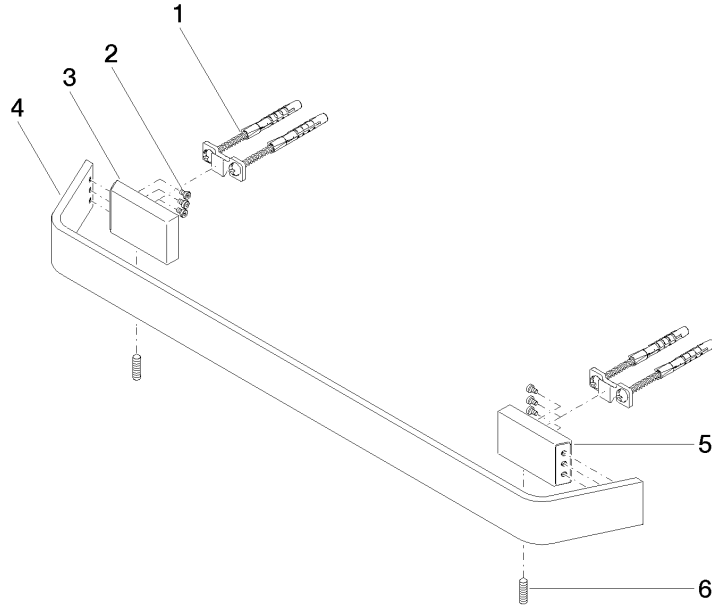

CL.1 Towel bar - Brushed Platinum

CL.1

83 045 705

- gauge 449 mm
- width 523mm
- height 35 mm
- 70mm projection

	Brushed Platinum	83 045 705-06
	Chrome	83 045 705-00
	Dark Chrome	83 045 705-19
	Brushed Champagne (22kt Gold)	83 045 705-46
	Champagne (22kt Gold)	83 045 705-47
	Brushed Dark Platinum	83 045 705-99

83 045 705

mm [inches]

83 045 705

Product version from 3/9/2015

Parts for other finishes can be found here: [Chrome](#)

CL.1 Towel bar - Brushed Platinum

CL.1

83 045 705

Spare parts list

Product version from 3/9/2015

No.	Item Number	Name	Quantity used	Delivery time
	05 17 20 758 00 90	fixing set	13	2