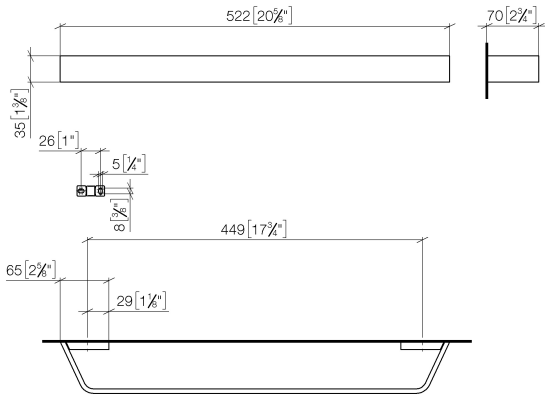

CL.1 Towel bar - Dark Chrome

CL.1

83 045 705

- gauge 449 mm
- width 523mm
- height 35 mm
- 70mm projection

	Dark Chrome	83 045 705-19
	Chrome	83 045 705-00
	Brushed Platinum	83 045 705-06
	Brushed Champagne (22kt Gold)	83 045 705-46
	Champagne (22kt Gold)	83 045 705-47
	Brushed Dark Platinum	83 045 705-99

83 045 705

mm [inches]

83 045 705

Product version from 3/9/2015

Parts for other finishes can be found here: [Chrome](#)

CL.1 Towel bar - Dark Chrome

CL.1

83 045 705

Spare parts list

Product version from 3/9/2015

No.	Item Number	Name	Quantity used	Delivery time
	05 17 20 758 00 90	fixing set	13	2