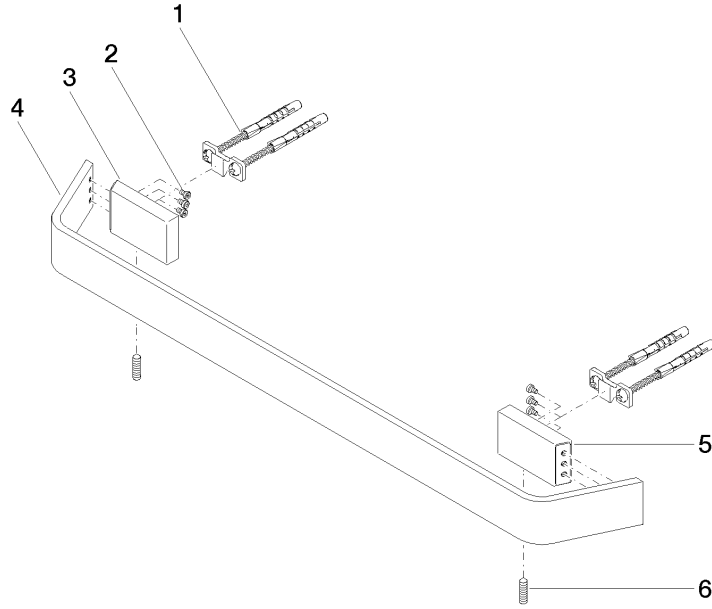

CL.1 Towel bar - Dark Chrome

CL.1

83 045 705

- gauge 449 mm
- width 523mm
- height 35 mm
- 70mm projection

	Dark Chrome	83 045 705-19
	Chrome	83 045 705-00
	Brushed Platinum	83 045 705-06
	Brushed Champagne (22kt Gold)	83 045 705-46
	Champagne (22kt Gold)	83 045 705-47
	Brushed Dark Platinum	83 045 705-99

83 045 705

mm [inches]

83 045 705

Product version from 3/9/2015

Parts for other finishes can be found here: [Chrome](#)

CL.1 Towel bar - Dark Chrome

CL.1

83 045 705

Spare parts list

Product version from 3/9/2015

No.	Item Number	Name	Quantity used	Delivery time
	05 17 20 758 00 90	fixing set	13	2