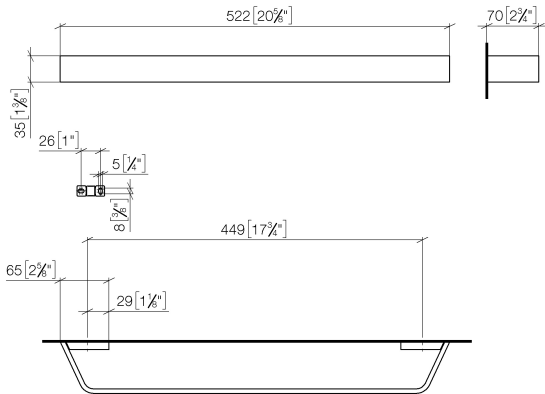

CL.1 Towel bar - Brushed Dark Platinum

CL.1

83 045 705

- gauge 449 mm
- width 523mm
- height 35 mm
- 70mm projection

	Brushed Dark Platinum	83 045 705-99
	Chrome	83 045 705-00
	Brushed Platinum	83 045 705-06
	Dark Chrome	83 045 705-19
	Brushed Champagne (22kt Gold)	83 045 705-46
	Champagne (22kt Gold)	83 045 705-47

83 045 705

mm [inches]

83 045 705

Product version from 3/9/2015

Parts for other finishes can be found here: [Chrome](#)

CL.1 Towel bar - Brushed Dark Platinum

CL.1

83 045 705

Spare parts list

Product version from 3/9/2015

No.	Item Number	Name	Quantity used	Delivery time
	05 17 20 758 00 90	fixing set	13	2