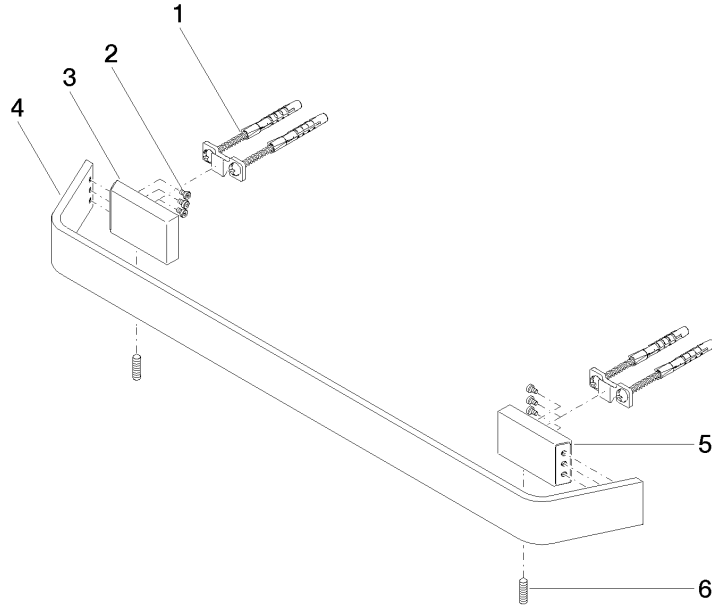

CL.1 Towel bar - Brushed Dark Platinum

CL.1

83 045 705

- gauge 449 mm
- width 523mm
- height 35 mm
- 70mm projection

	Brushed Dark Platinum	83 045 705-99
	Chrome	83 045 705-00
	Brushed Platinum	83 045 705-06
	Dark Chrome	83 045 705-19
	Brushed Champagne (22kt Gold)	83 045 705-46
	Champagne (22kt Gold)	83 045 705-47

83 045 705

mm [inches]

83 045 705

Product version from 3/9/2015

Parts for other finishes can be found here: [Chrome](#)

CL.1 Towel bar - Brushed Dark Platinum

CL.1

83 045 705

Spare parts list

Product version from 3/9/2015

No.	Item Number	Name	Quantity used	Delivery time
	05 17 20 758 00 90	fixing set	13	2