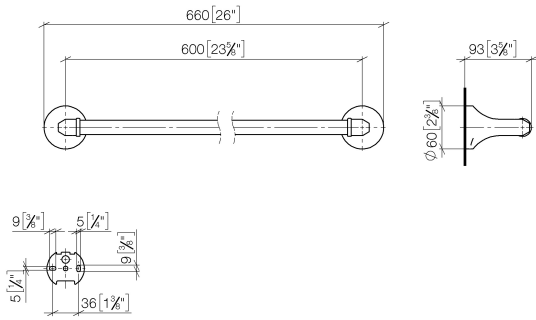

83 060 361

- gauge 600 mm
- width 660mm
- height 60 mm
- rosette Ø 60 mm
- 90mm projection

	Chrome	83 060 361-00
	Brushed Platinum	83 060 361-06
	Platinum	83 060 361-08
	Durabress (23kt Gold)	83 060 361-09
	Brushed Durabress (23kt Gold)	83 060 361-28
	Brushed Dark Platinum	83 060 361-99

Recommended miscellaneous

- MADISON Mounting for towel bar/tumbler mounting on two sides -** 12 358 970 90
- for towel bar mounting plus towel bar mounting on back.

83 060 361

mm [inches]

83 060 361

Product version from 7/3/2016

MADISON Towel bar - Chrome

MADISON

83 060 361

Spare parts list

Product version from 7/3/2016

No.	Item Number	Name	Quantity used	Delivery time
	05 17 97 507 00 90	fixing set	4	2