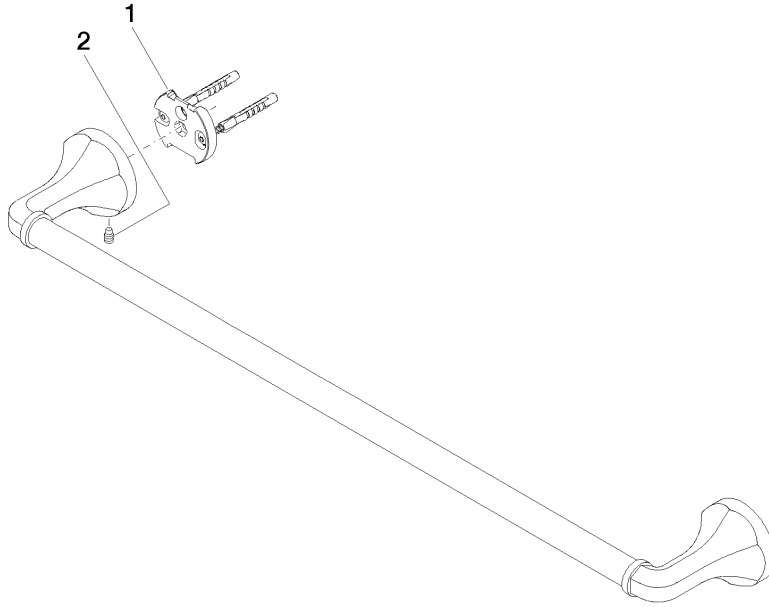

83 060 361

- gauge 600 mm
- width 660mm
- height 60 mm
- rosette Ø 60 mm
- 90mm projection

	Chrome	83 060 361-00
	Brushed Platinum	83 060 361-06
	Platinum	83 060 361-08
	Durabress (23kt Gold)	83 060 361-09
	Brushed Durabress (23kt Gold)	83 060 361-28
	Brushed Dark Platinum	83 060 361-99

Recommended miscellaneous

- MADISON Mounting for towel bar/tumbler mounting on two sides -** 12 358 970 90
- for towel bar mounting plus towel bar mounting on back.

83 060 361

mm [inches]

83 060 361

Product version from 7/3/2016

MADISON Towel bar - Chrome

MADISON

83 060 361

Spare parts list

Product version from 7/3/2016

No.	Item Number	Name	Quantity used	Delivery time
	05 17 97 507 00 90	fixing set	4	2