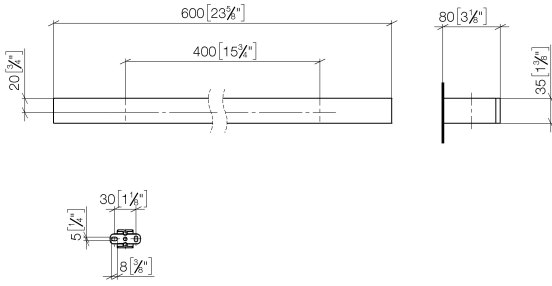

Towel bar - Brushed Champagne (22kt Gold)

MEM

83 060 780

- gauge 400 mm
- width 600mm
- height 35 mm
- 80mm projection

Fits: MEM, CYO

	Brushed Champagne (22kt Gold)	83 060 780-46
	Chrome	83 060 780-00
	Brushed Platinum	83 060 780-06
	Platinum	83 060 780-08
	Dark Chrome	83 060 780-19
	Brushed Durabronze (23kt Gold)	83 060 780-28
	Champagne (22kt Gold)	83 060 780-47
	Brushed Dark Platinum	83 060 780-99

Towel bar - Brushed Champagne (22kt Gold)

83 060 780

mm [inches]

83 060 780

Product version from 3/12/2018

Parts for other
finishes can be found
here: [Chrome](#)

Towel bar - Brushed Champagne (22kt Gold)

MEM

83 060 780

Spare parts list

Product version from 3/12/2018

No.	Item Number	Name	Quantity used	Delivery time
	05 17 20 718 00 90	fixing set	4	2