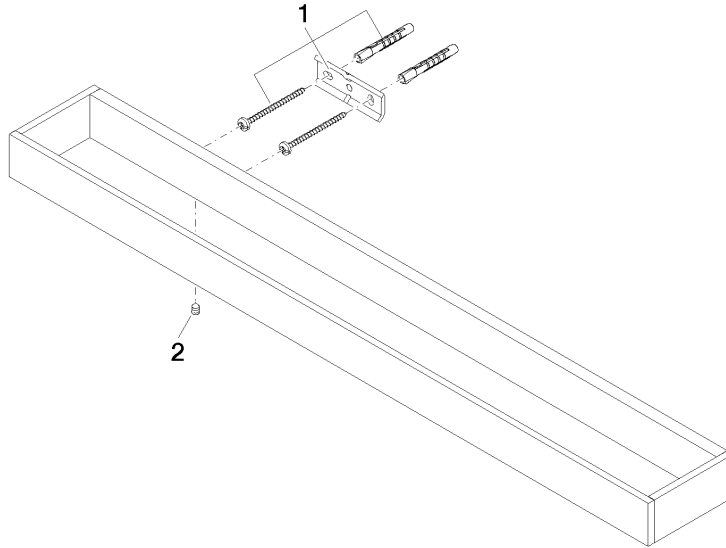

Towel bar - Brushed Champagne (22kt Gold)

MEM

83 060 780

- gauge 400 mm
- width 600mm
- height 35 mm
- 80mm projection

Fits: MEM, CYO

	Brushed Champagne (22kt Gold)	83 060 780-46
	Chrome	83 060 780-00
	Brushed Platinum	83 060 780-06
	Platinum	83 060 780-08
	Dark Chrome	83 060 780-19
	Brushed Durabronze (23kt Gold)	83 060 780-28
	Champagne (22kt Gold)	83 060 780-47
	Brushed Dark Platinum	83 060 780-99

Towel bar - Brushed Champagne (22kt Gold)

83 060 780

mm [inches]

83 060 780

Product version from 3/12/2018

Parts for other
finishes can be found
here: [Chrome](#)

Towel bar - Brushed Champagne (22kt Gold)

MEM

83 060 780

Spare parts list

Product version from 3/12/2018

No.	Item Number	Name	Quantity used	Delivery time
	05 17 20 718 00 90	fixing set	4	2