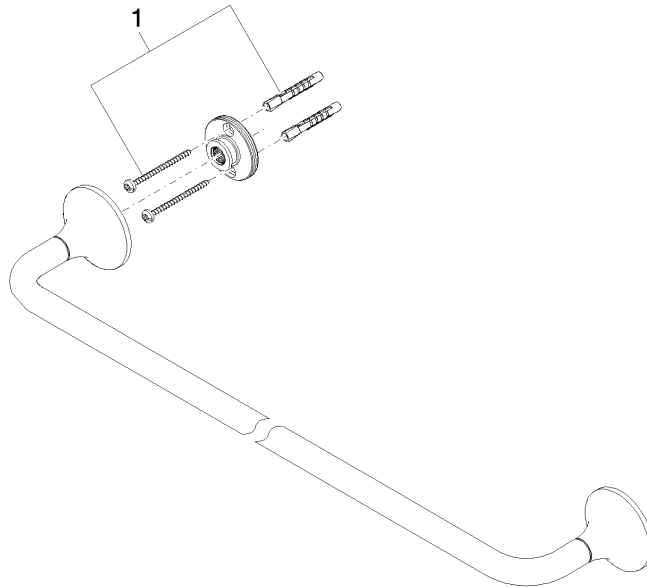

83 060 809

- gauge 600 mm
- width 660mm
- height 60 mm
- rosette Ø 60 mm
- 88mm projection

	Brushed Dark Platinum	83 060 809-99
	Chrome	83 060 809-00
	Brushed Platinum	83 060 809-06
	Platinum	83 060 809-08
	Dark Chrome	83 060 809-19
	Brushed Durabronze (23kt Gold)	83 060 809-28
	Brushed Bronze	83 060 809-42
	Brushed Champagne (22kt Gold)	83 060 809-46
	Champagne (22kt Gold)	83 060 809-47

83 060 809

mm [inches]

83 060 809

Product version from 3/13/2017 to 8/29/2019

**Product version from 8/29/2019**

Parts for other  
finishes can be found  
here: [Chrome](#)

## VAIA Towel bar - Brushed Dark Platinum

VAIA

83 060 809

#### **Product version from 8/29/2019**

No.	Item Number	Name	Quantity used	Delivery time
	05 30 31 025 00 90	fixing set	1	2