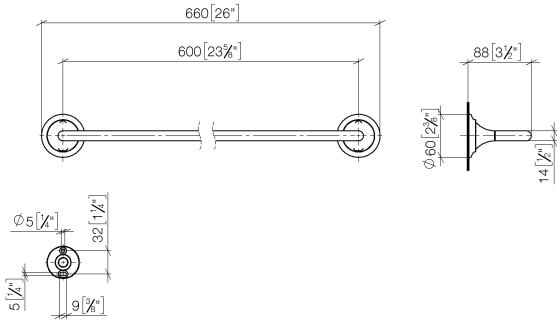

83 060 809

- gauge 600 mm
- width 660mm
- height 60 mm
- rosette Ø 60 mm
- 88mm projection

	Brushed Dark Platinum	83 060 809-99
	Chrome	83 060 809-00
	Brushed Platinum	83 060 809-06
	Platinum	83 060 809-08
	Dark Chrome	83 060 809-19
	Brushed Durabronze (23kt Gold)	83 060 809-28
	Brushed Bronze	83 060 809-42
	Brushed Champagne (22kt Gold)	83 060 809-46
	Champagne (22kt Gold)	83 060 809-47

83 060 809

mm [inches]

83 060 809

Product version from 3/13/2017 to 8/29/2019

**Product version from 8/29/2019**

Parts for other  
finishes can be found  
here: [Chrome](#)

#### **Product version from 8/29/2019**

No.	Item Number	Name	Quantity used	Delivery time
	05 30 31 025 00 90	fixing set	1	2