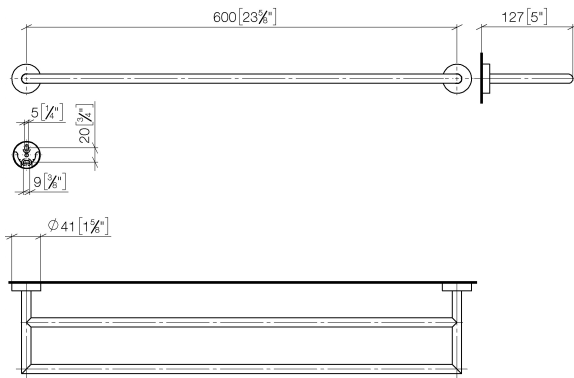

## Towel bar in two parts - Brushed Dark Platinum

LISSÉ

83 061 979 Product version from 7/1/2023

- gauge 600 mm
- width 640mm
- height 40 mm
- rosette Ø 40 mm
- 130mm projection

Fits: LISSÉ, META

	Brushed Dark Platinum	83 061 979-99
	Chrome	83 061 979-00
	Brushed Platinum	83 061 979-06
	Dark Chrome	83 061 979-19
	Light Gold	83 061 979-26
	Brushed Light Gold	83 061 979-27
	Matte Black	83 061 979-33
	Brushed Bronze	83 061 979-42
	Brushed Champagne (22kt Gold)	83 061 979-46
	Champagne (22kt Gold)	83 061 979-47
	Brushed Chrome	83 061 979-93

# Towel bar in two parts - Brushed Dark Platinum

LISSÉ

83 061 979 Product version from 7/1/2023

mm[inches]

83 061 979 Product version from 7/1/2023

Parts for other finishes can be found here: [Chrome](#)

### Spare parts list

No.	Item Number	Name	Quantity used	Delivery time
1	05 28 22 622 01-99	holder	1	60
2	08 27 97 500-99	rosette	2	20
3	08 30 11 516 90	ring	2	2
4	08 17 97 560 90	holder	2	2
5	05 30 31 025 00 90	fixing set	2	2
6	08 17 97 501 07	holder	2	2