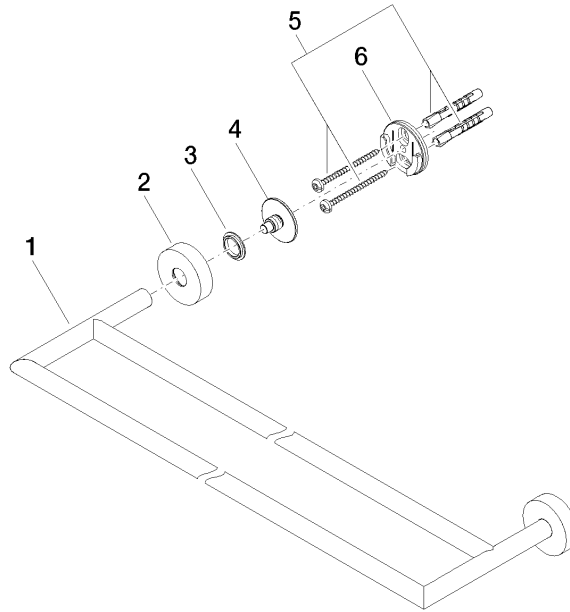

## Towel bar in two parts - Brushed Dark Platinum

LISSÉ

83 061 979 Product version from 7/1/2023

- gauge 600 mm
- width 640mm
- height 40 mm
- rosette Ø 40 mm
- 130mm projection

Fits: LISSÉ, META

	Brushed Dark Platinum	83 061 979-99
	Chrome	83 061 979-00
	Brushed Platinum	83 061 979-06
	Dark Chrome	83 061 979-19
	Light Gold	83 061 979-26
	Brushed Light Gold	83 061 979-27
	Matte Black	83 061 979-33
	Brushed Bronze	83 061 979-42
	Brushed Champagne (22kt Gold)	83 061 979-46
	Champagne (22kt Gold)	83 061 979-47
	Brushed Chrome	83 061 979-93

# Towel bar in two parts - Brushed Dark Platinum

LISSÉ

83 061 979 Product version from 7/1/2023

mm[inches]

83 061 979 Product version from 7/1/2023

Parts for other finishes can be found here: [Chrome](#)

### Spare parts list

No.	Item Number	Name	Quantity used	Delivery time
1	05 28 22 622 01-99	holder	1	60
2	08 27 97 500-99	rosette	2	20
3	08 30 11 516 90	ring	2	2
4	08 17 97 560 90	holder	2	2
5	05 30 31 025 00 90	fixing set	2	2
6	08 17 97 501 07	holder	2	2