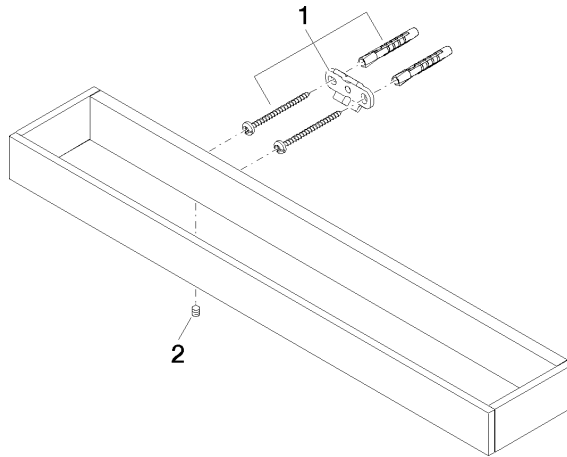

MEM Towel bar - Brushed Dark Platinum

MEM

83 070 780

- gauge 320 mm
- width 450mm
- height 35 mm
- 80mm projection

	Brushed Dark Platinum	83 070 780-99
	Chrome	83 070 780-00
	Brushed Platinum	83 070 780-06
	Platinum	83 070 780-08
	Dark Chrome	83 070 780-19
	Brushed Durabronze (23kt Gold)	83 070 780-28
	Brushed Champagne (22kt Gold)	83 070 780-46
	Champagne (22kt Gold)	83 070 780-47

83 070 780

mm [inches]

83 070 780

Product version from 9/1/2022

Parts for other
finishes can be found
here: [Chrome](#)

MEM Towel bar - Brushed Dark Platinum

MEM

83 070 780

Spare parts list

Product version from 9/1/2022

No.	Item Number	Name	Quantity used	Delivery time
	05 17 20 717 00 90	fixing set	4	2